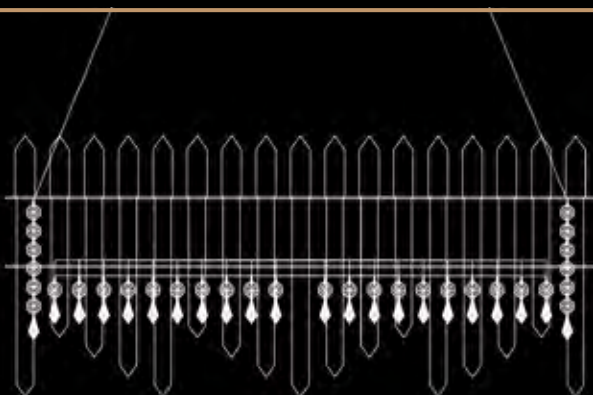

FASHION

Page: 274