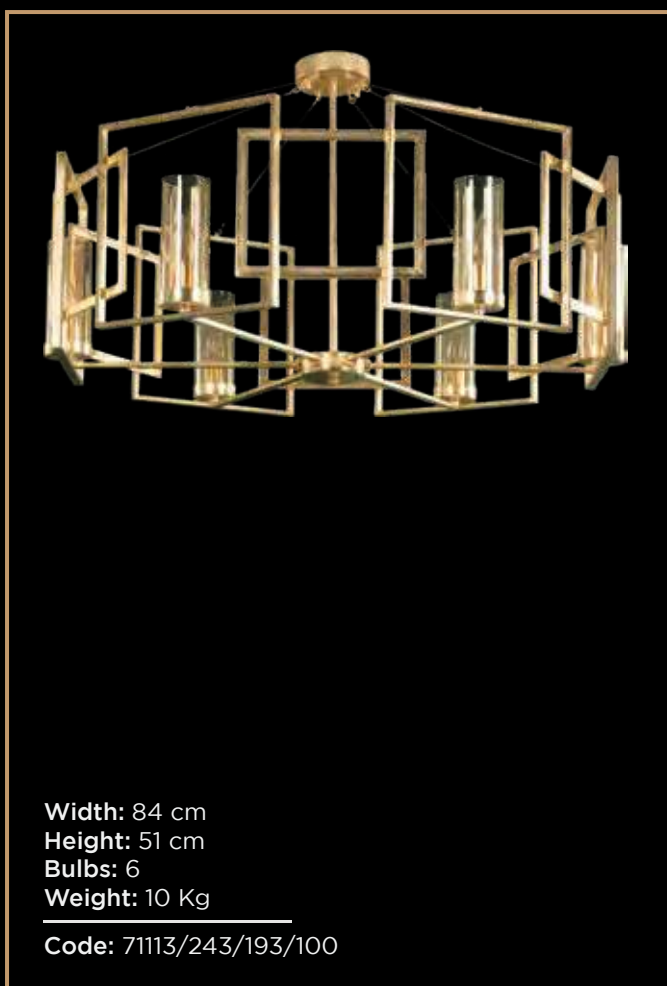

Tiara

Tiara

Width: 48 cm
Height: 54 cm
Bulbs: 4
Weight: 5 Kg

Code: 71111/150/121/100

Width: 60 cm
Height: 56 cm
Bulbs: 6
Weight: 7 Kg

Code: 71111/149/165/100

Tiara

Width: 80 cm
Height: 250 cm
Bulbs: 27
Weight: 85 Kg

Code: 71113/526/139/100

Width: 68 cm
Height: 55 cm
Bulbs: 5
Weight: 7 Kg
Code: 7111/454/121/100

Tiara

Tiara

Width: 45*73 cm
Height: 60 cm
Bulbs: 6
Weight: 9 Kg
Code: 71113/456/121/100

Width: 59 cm
Height: 52 cm
Bulbs: 5
Weight: 4.5 Kg
Code: 71111/144/121/144

Width: 38*120 cm
Height: 63 cm
Bulbs: 8
Weight: 8 Kg
Code: 71113/458/121/100

Tiara

Width: 82 cm
Height: 47 cm
Bulbs: 5
Weight: 4.5 Kg
Code: 71111/148/160/100

Tiara

Width: 75 cm
Height: 50 cm
Bulbs: 5
Weight: 7

Code: 71113/246/194/100

Tiara

Tiara

Tiara

Width: 45 cm
Height: 68 cm
Bulbs: 6
Weight: 10.5 Kg
Code: 71113/268/188/100

Tiara

Width: 74 cm
Height: 50 cm
Bulbs: 6
Weight: 9 Kg
Code: 7111/405/193/100

Tiara