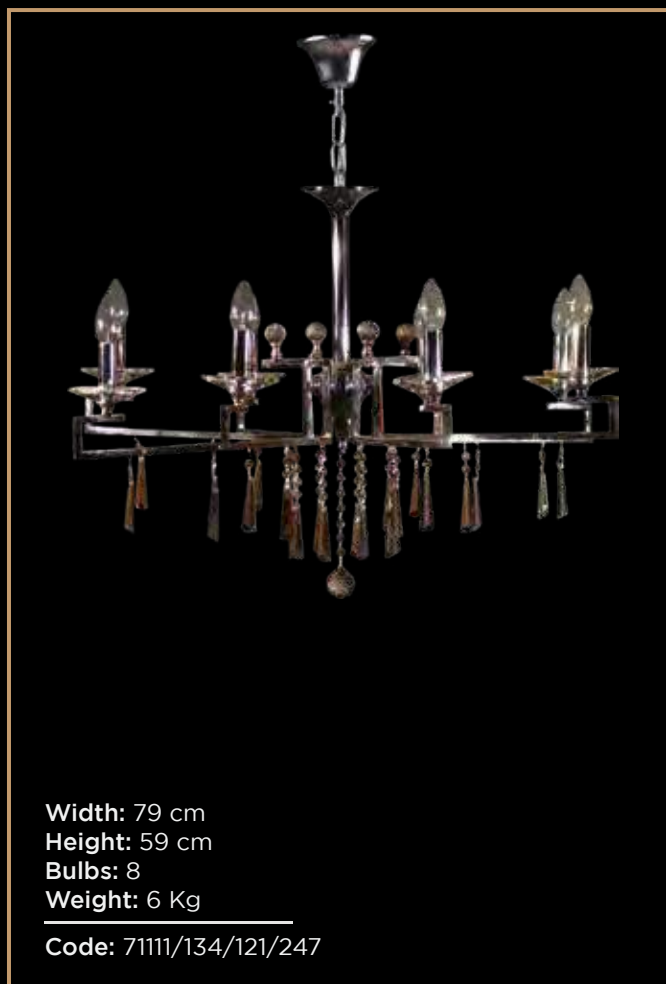

Tiara

Width: 45 cm
Height: 76 cm
Bulbs: 8
Weight: 24.5 Kg
Code: 71113/360/121/137

Width: 15*90 cm
Height: 65 cm
Bulbs: 4
Weight: 9 Kg
Code: 71113/342/129/131

Tiara

Tiara

Width: 50 cm
Height: 83 cm
Bulbs: 4
Weight: 11 Kg
Code: 71113/403/129/147

Tiara

Tiara

Width: 57*92 cm
Height: 60 cm
Bulbs: 8
Weight: 7 Kg
Code: 71113/163/161/109

Width: 74 cm
Height: 60 cm
Bulbs: 5
Weight: 7 Kg
Code: 71111/164/181/106

Width: 79 cm
Height: 59 cm
Bulbs: 8
Weight: 6 Kg
Code: 71111/134/121/247

Tiara

Width: 100 cm
Height: 300 cm
Bulbs: 52
Weight: 170 Kg
Code: 71111/527/193/100

Tiara

Width: 90 cm
Height: 150 cm
Bulbs: 32
Weight: 140 Kg
Code: 7111/533/192/100

Width: 60 cm
Height: 58 cm
Bulbs: 8
Weight: 21 Kg
Code: 71113/242/193/100

Tiara

Width: 50 cm
Height: 50 cm
Bulbs: 10
Weight: 20 Kg
Code: 71113/528/139/100

Width: 60 cm
Height: 75 cm
Bulbs: 12
Weight: 19 Kg
Code: 71113/453/206/100

Width: 65 cm
Height: 75 cm
Bulbs: 10
Weight: 21 Kg
Code: 71113/474/193/100