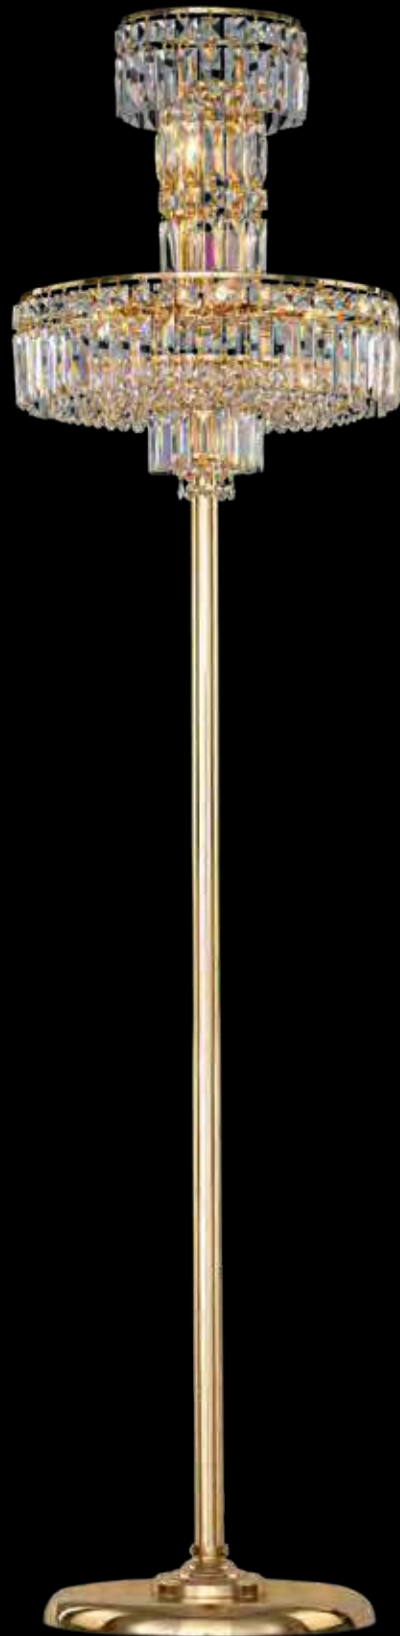

iameter: 45 cm
Height: 170 cm
Weight: 25 Kg
Bulbs: 9

Finishing: Gold
Crystal: Penleogue
Code: 31512/283/119/131