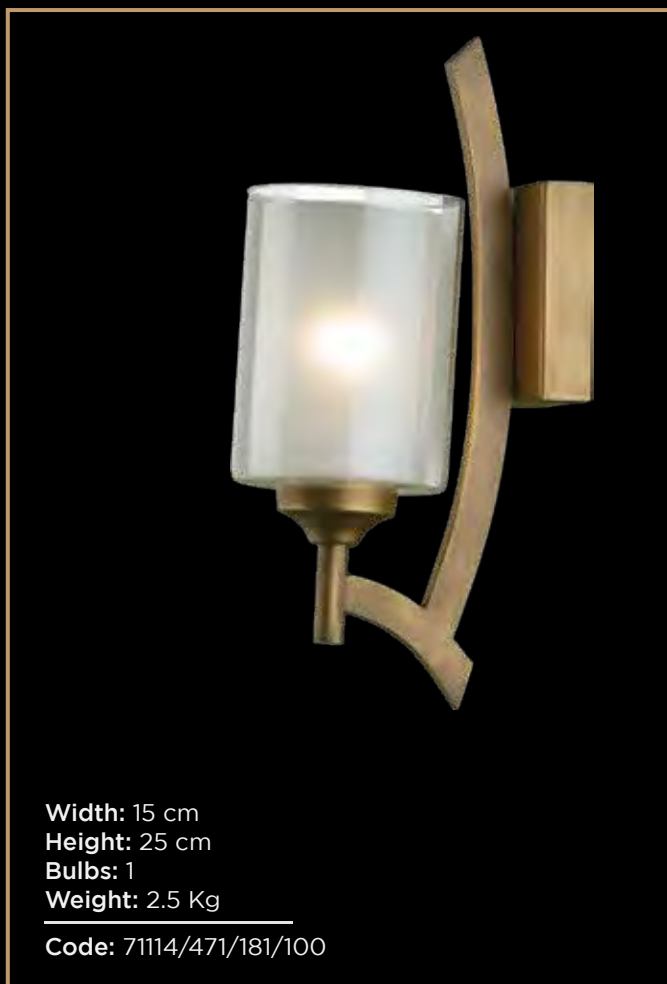

Width: 14 cm
Height: 42 cm
Bulbs: 1
Weight: 2 Kg

Code: 71114/397/204/100

Tiara

Width: 9 cm
Height: 45 cm
Bulbs: 1
Weight: 2 Kg
Code: 71114/395/204/100

Width: 35 cm
Height: 35 cm
Bulbs: LED
Weight: 3 Kg
Code: 71114/401/205/100

Width: 25 cm
Height: 29 cm
Bulbs: 2
Weight: 3 Kg
Code: 71114/513/193/100

Tiara

Width: 12.5 cm
Height: 33 cm
Bulbs: 2
Weight: 1.5 Kg

Code: 71114/447/193/100

Width: 15 cm
Height: 30 cm
Bulbs: 1
Weight: 2 Kg

Code: 71114/351/188/100

Tiara

Tiara

Width: 15 cm
Height: 41 cm
Bulbs: 1
Weight: 2 Kg
Code: 71114/532/192/100

Tiara

Width: 20 cm
Height: 21 cm
Bulbs: 1
Weight: 1.5 Kg

Code: 71114/404/193/100

Width: 25 cm
Height: 34 cm
Bulbs: 1
Weight: 3 Kg

Code: 71114/394/192/100

Tiara

Width: 21 cm
Height: 8 cm
Bulbs: 1
Weight: 1 Kg

Code: 71114/389/193/131

Width: 26 cm
Height: 24 cm
Bulbs: 2
Weight: 4.5 Kg

Code: 71114/339/193/131

Tiara

Width: 26 cm
Height: 15 cm
Bulbs: 2
Weight: 1 Kg