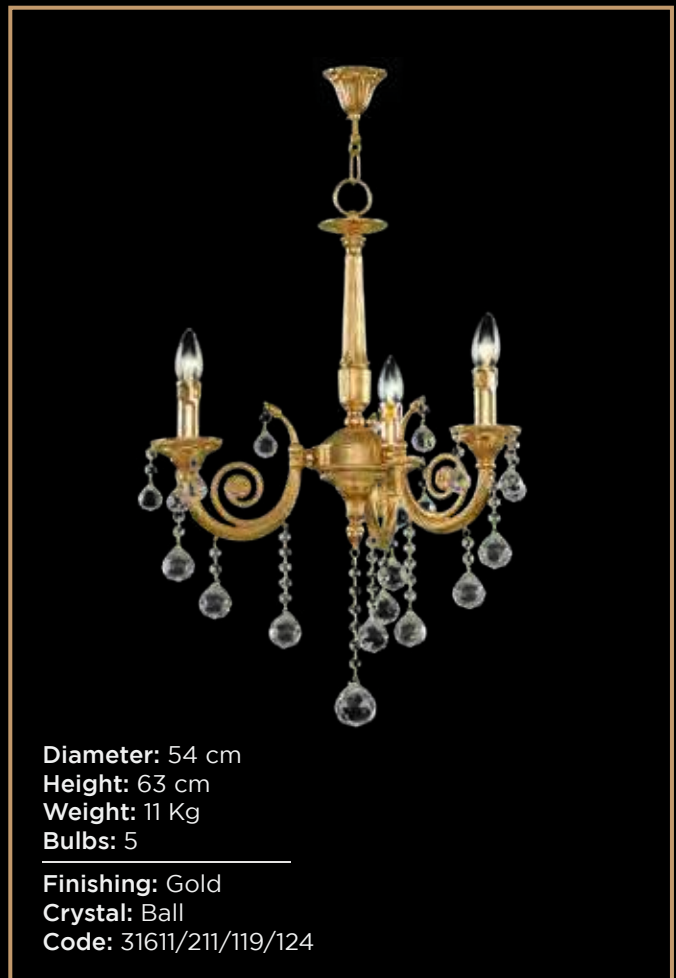

Diameter: 54 cm
Height: 63 cm
Weight: 11 Kg
Bulbs: 5

Finishing: Gold
Crystal: Ball
Code: 31611/211/119/124