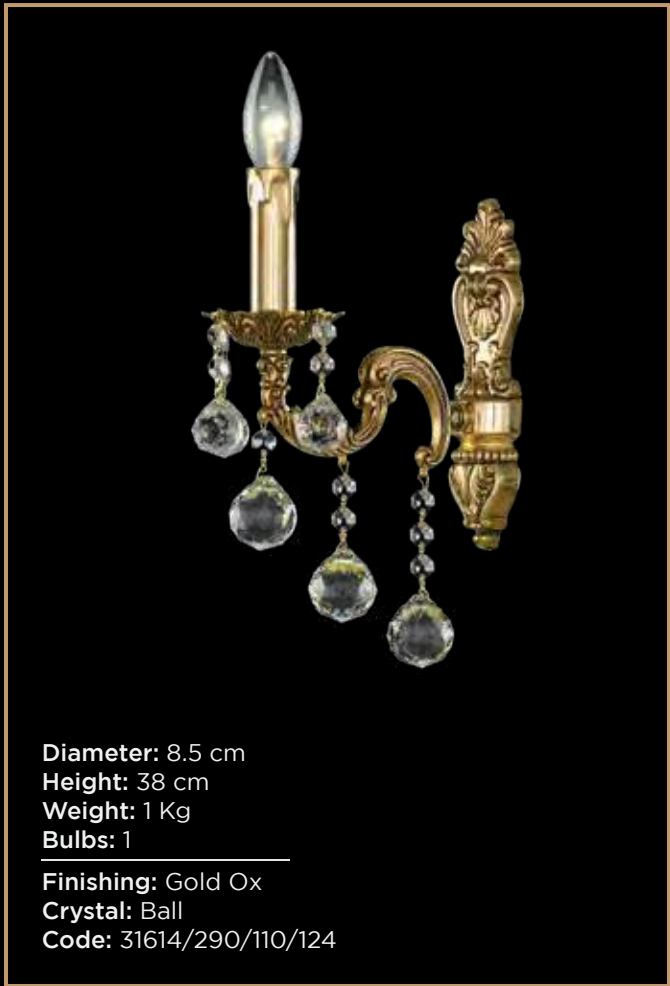

Diameter: 8.5 cm
Height: 38 cm
Weight: 1 Kg
Bulbs: 1

Finishing: Gold Ox
Crystal: Ball
Code: 31614/290/110/124