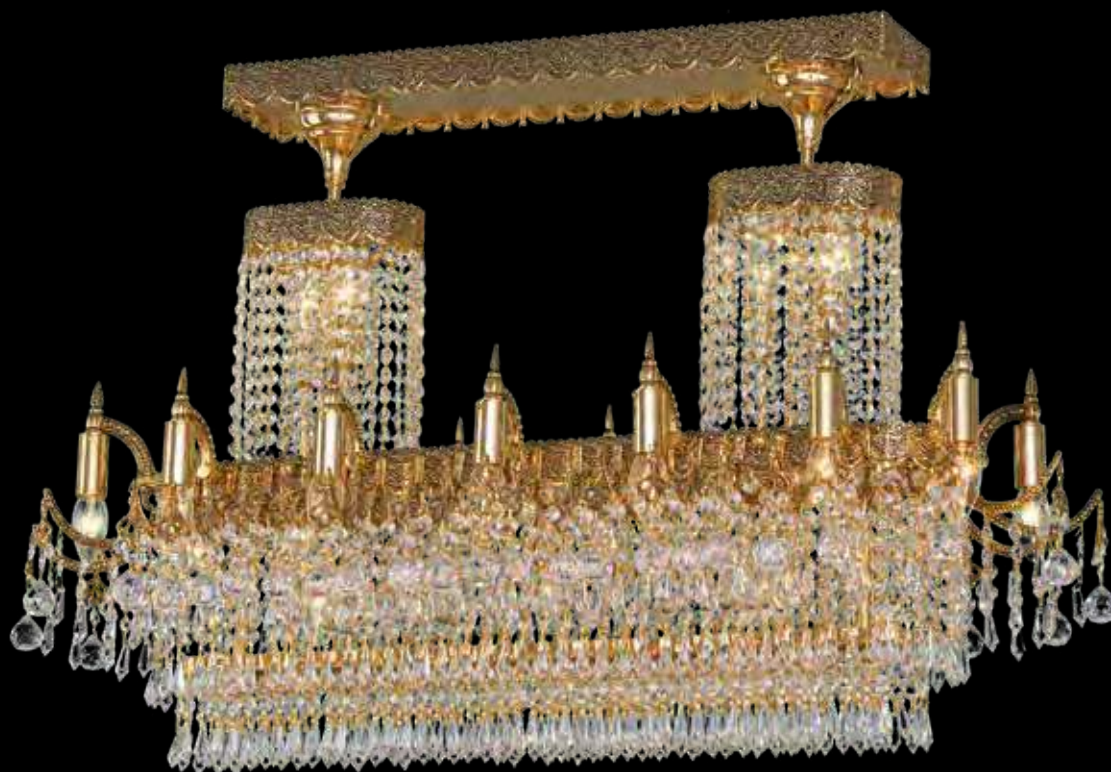

Diameter: 110 cm
Height: 67 cm
Weight: 26 Kg
Bulbs: 21

Finishing: Gold Ox
Crystal: Ball
Code: 31213/309/110/124