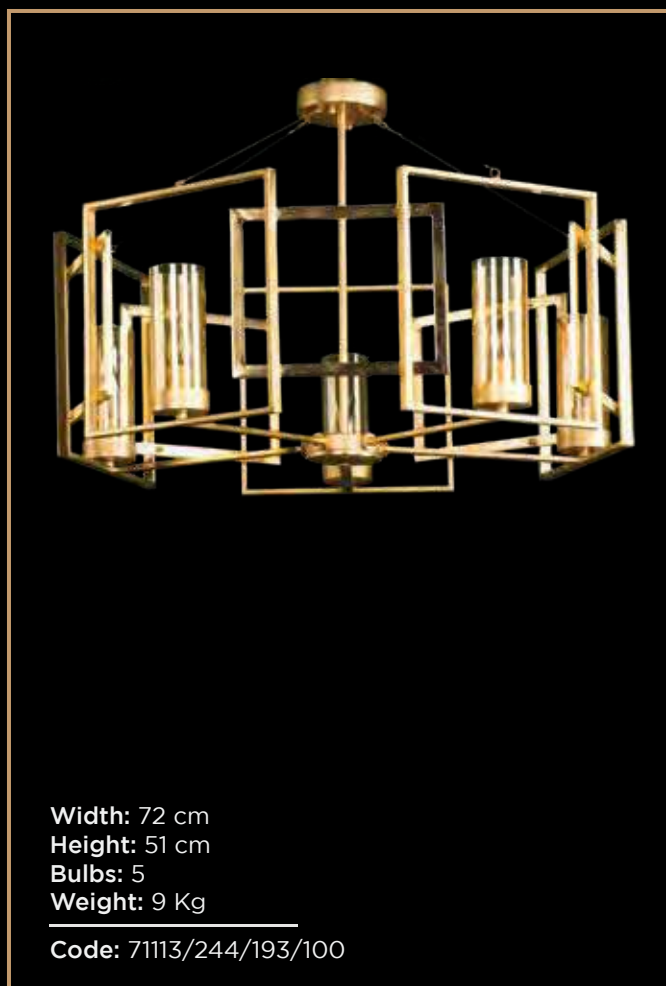

Code: 71113/526/139/100

Width: 68 cm
Height: 55 cm
Bulbs: 5
Weight: 7 Kg
Code: 7111/454/121/100

Tiara

Tiara

Width: 45*73 cm
Height: 60 cm
Bulbs: 6
Weight: 9 Kg
Code: 71113/456/121/100

Width: 59 cm
Height: 52 cm
Bulbs: 5
Weight: 4.5 Kg
Code: 71111/144/121/144

Width: 38*120 cm
Height: 63 cm
Bulbs: 8
Weight: 8 Kg
Code: 71113/458/121/100

Tiara

Width: 82 cm
Height: 47 cm
Bulbs: 5
Weight: 4.5 Kg
Code: 71111/148/160/100

Tiara

Width: 75 cm
Height: 50 cm
Bulbs: 5
Weight: 7

Code: 71113/246/194/100

Tiara

Tiara

Tiara

Width: 45 cm
Height: 68 cm
Bulbs: 6
Weight: 10.5 Kg
Code: 71113/268/188/100

Tiara

Width: 74 cm
Height: 50 cm
Bulbs: 6
Weight: 9 Kg
Code: 7111/405/193/100

Tiara

Width: 72 cm
Height: 45 cm
Bulbs: 5
Weight: 4 Kg

Code: 71111/147/121/124

Width: 67 cm
Height: 66 cm
Bulbs: 5
Weight: 5 Kg

Code: 71111/344/130/100

Tiara

Width: 60 cm
Height: 54 cm
Bulbs: 5
Weight: 5 Kg

Code: 71111/229/133/100