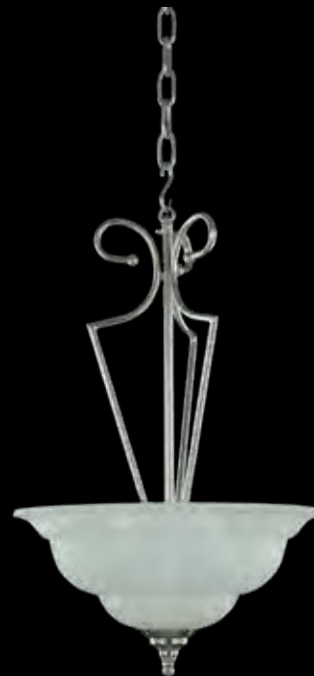

Diameter: 67 cm
Height: 34 cm
Weight: 23 Kg
Bulbs: 7

Finishing: Gold
Crystal: Without Crystal
Code: 34113/118/119/100

Diameter: 105 cm
Height: 40 cm
Weight: 80 Kg
Bulbs: 10

Finishing: Gold
Crystal: Without Crystal
Code: 34113/119/119/100

Diameter: 40 cm
Height: 50 cm
Weight: 5 Kg
Bulbs: 3

Finishing: Gold
Crystal: Alabaster
Code: 31315/172/119/161

Diameter: 42 cm
Height: 70 cm
Weight: 5 Kg
Bulbs: 3

Finishing: Gold
Crystal: Alabaster
Code: 31315/175/119/161

Diameter: 40 cm
Height: 55 cm
Weight: 5 Kg
Bulbs: 3

Finishing: Chrome
Crystal: Without Crystal
Code: 31315/181/121/100

Diameter: 39 cm
Height: 60 cm
Weight: 3.5 Kg
Bulbs: 3

Finishing: Chrome
Crystal: Without Crystal
Code: 31315/182/121/100