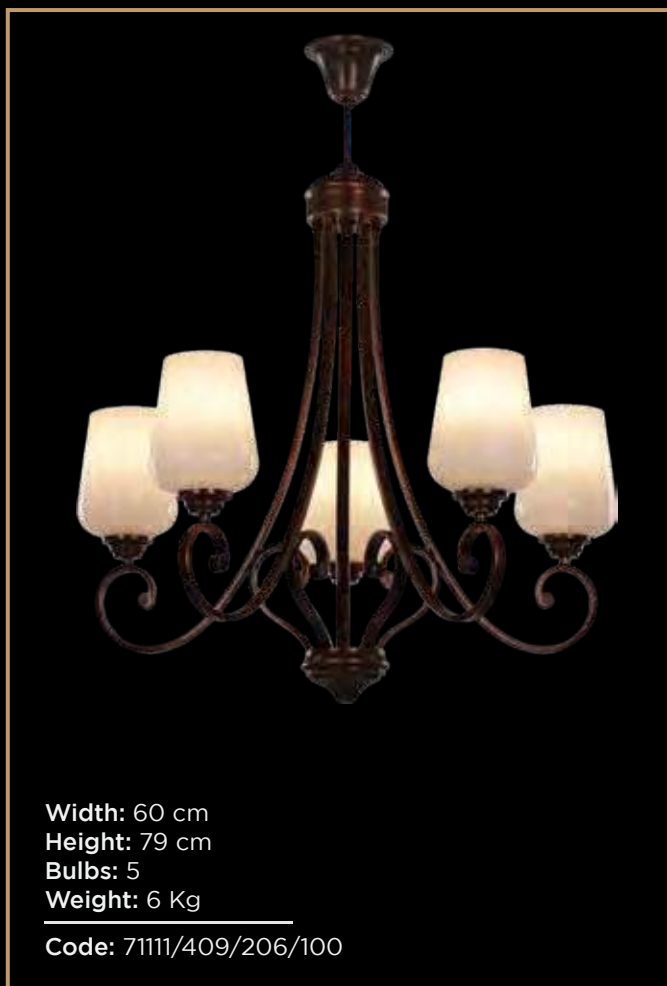

Tiara

Width: 50 cm
Height: 50 cm
Bulbs: 10
Weight: 20 Kg
Code: 71113/528/139/100

Width: 60 cm
Height: 75 cm
Bulbs: 12
Weight: 19 Kg
Code: 71113/453/206/100

Width: 65 cm
Height: 75 cm
Bulbs: 10
Weight: 21 Kg
Code: 71113/474/193/100

Tiara

Width: 74 cm
Height: 80 cm
Bulbs: 8
Weight: 16 Kg

Code: 71113/516/193/100

Width: 12 cm
Height: 65 cm
Bulbs: 1
Weight: 3 Kg

Code: 71113/517/193/100

Tiara

Width: 70 cm
Height: 60 cm
Bulbs: 10
Weight: 30 Kg
Code: 71111/515/193/100

Tiara

Width: 100 cm
Height: 200 cm
Bulbs: 40
Weight: 155 Kg

Code: 71111/534/192/100

Tiara

Tiara

Tiara

Tiara

Tiara

Width: 80 cm
Height: 67 cm
Bulbs: 5
Weight: 8 Kg
Code: 71113/520/216/100

Width: 40 cm
Height: 65 cm
Bulbs: 3
Weight: 4 Kg
Code: 71113/521/216/100

Width: 10 cm
Height: 59 cm
Bulbs: 1
Weight: 1.5 Kg
Code: 71115/522/216/100