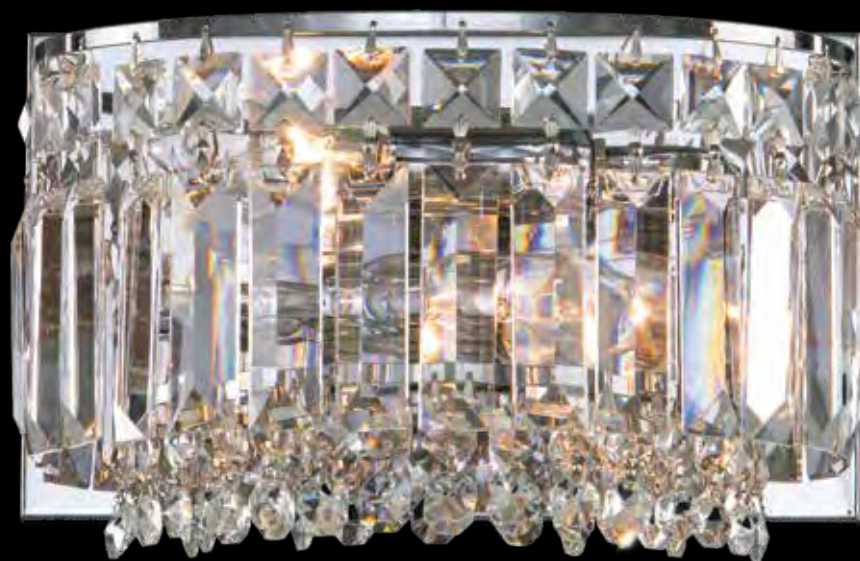

Diameter: 25 cm

Height: 16 cm

Weight: 1 Kg

Bulbs: 2

Finishing: Gold

Crystal: Penleogue

Code: 31514/387/119/131

Finishing: Chrome

Crystal: Penleogue

Code: 31514/387/121/131