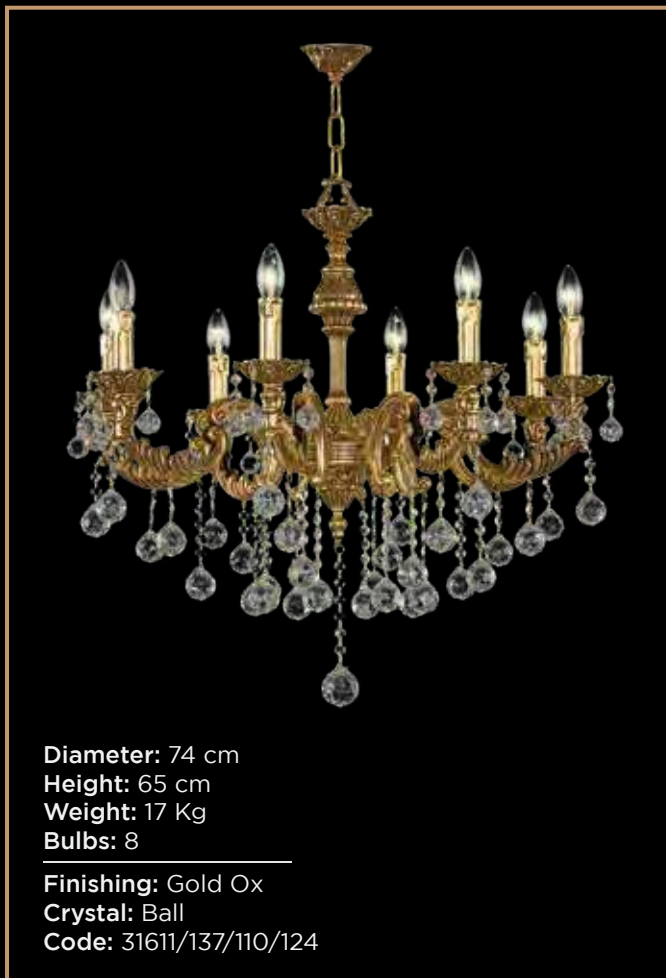

Diameter: 74 cm
Height: 65 cm
Weight: 17 Kg
Bulbs: 8

Finishing: Gold Ox
Crystal: Ball
Code: 31611/137/110/124