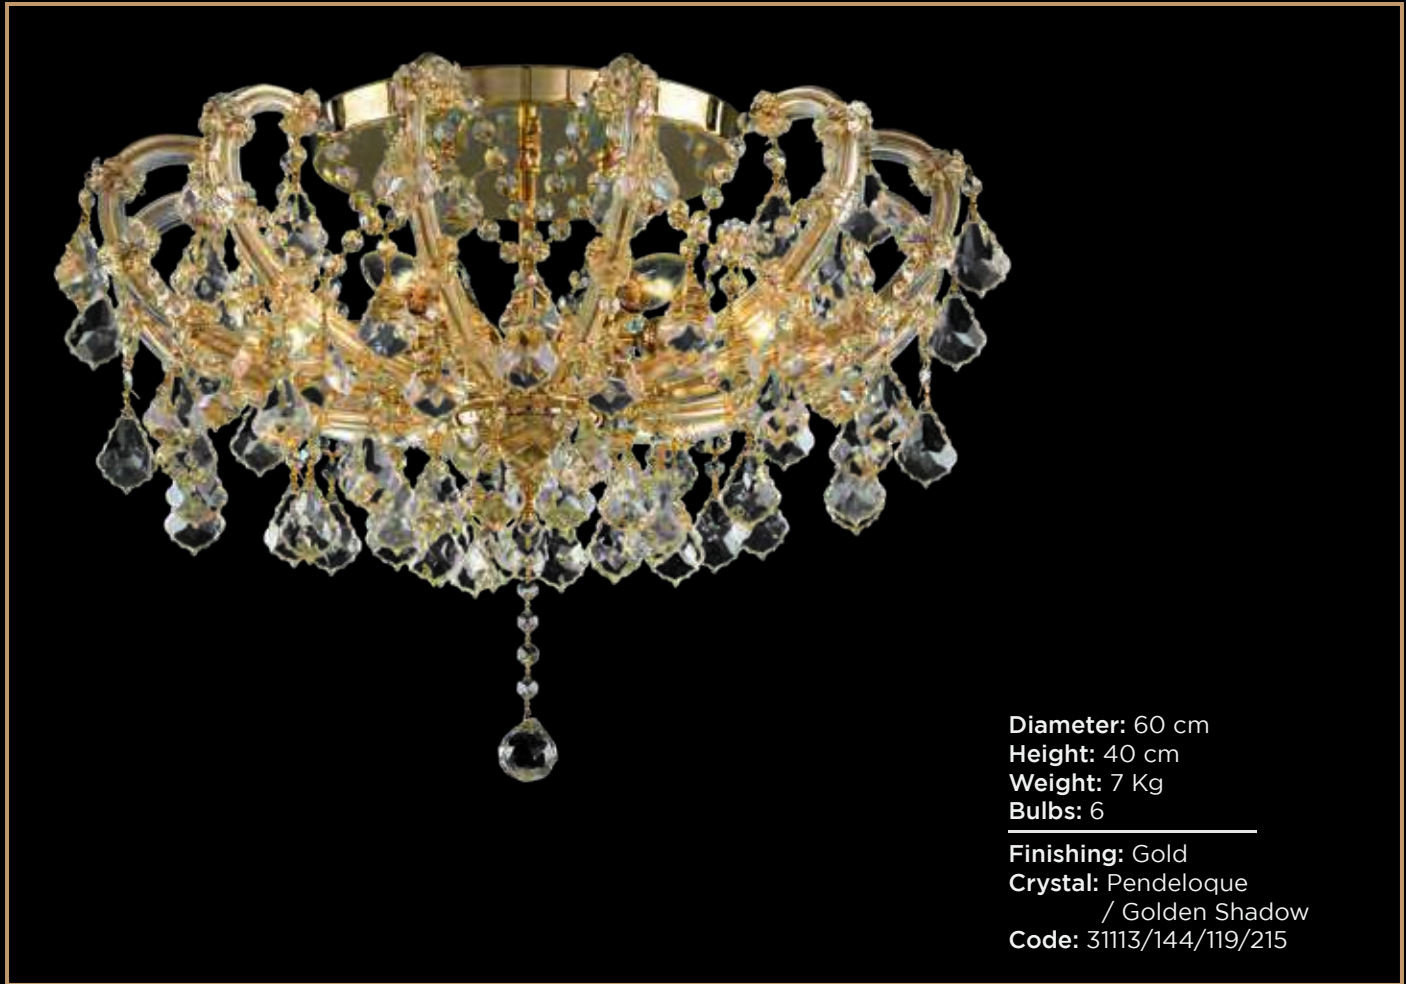

Finishing: Gold
Crystal: Pendeloque / Honey
Code: 31113/145/119/106

Finishing: Gold
Crystal: Pendeloque
Code: 31113/145/119/105

Diameter: 60 cm

Height: 40 cm

Weight: 7 Kg

Bulbs: 6

Finishing: Gold

Crystal: Pendeloque / Honey