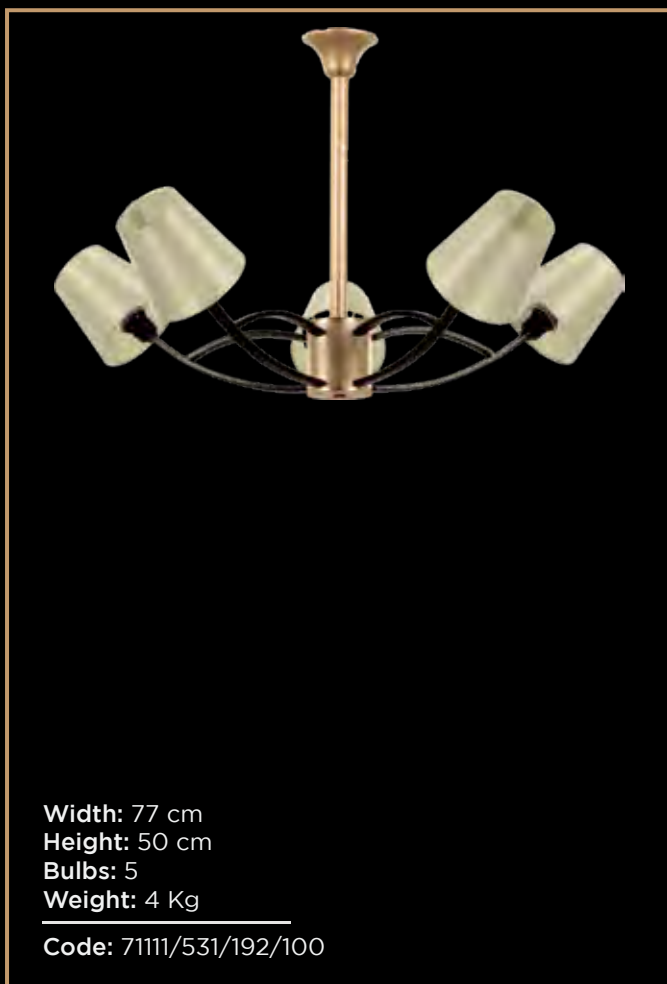

Tiara

Tiara

Width: 48 cm
Height: 54 cm
Bulbs: 4
Weight: 5 Kg

Code: 71111/150/121/100

Width: 60 cm
Height: 56 cm
Bulbs: 6
Weight: 7 Kg

Code: 71111/149/165/100

Tiara

Width: 80 cm
Height: 250 cm
Bulbs: 27
Weight: 85 Kg

Code: 71113/526/139/100

Width: 68 cm
Height: 55 cm
Bulbs: 5
Weight: 7 Kg
Code: 7111/454/121/100

Tiara

Tiara

Width: 45*73 cm
Height: 60 cm
Bulbs: 6
Weight: 9 Kg
Code: 71113/456/121/100

Width: 59 cm
Height: 52 cm
Bulbs: 5
Weight: 4.5 Kg
Code: 71111/144/121/144

Width: 38*120 cm
Height: 63 cm
Bulbs: 8
Weight: 8 Kg
Code: 71113/458/121/100

Tiara

Width: 82 cm
Height: 47 cm
Bulbs: 5
Weight: 4.5 Kg
Code: 71111/148/160/100

Tiara

Width: 75 cm
Height: 50 cm
Bulbs: 5
Weight: 7

Code: 71113/246/194/100

Tiara

Tiara

Tiara

Width: 45 cm
Height: 68 cm
Bulbs: 6
Weight: 10.5 Kg
Code: 71113/268/188/100

Tiara

Width: 74 cm
Height: 50 cm
Bulbs: 6
Weight: 9 Kg
Code: 7111/405/193/100

Tiara