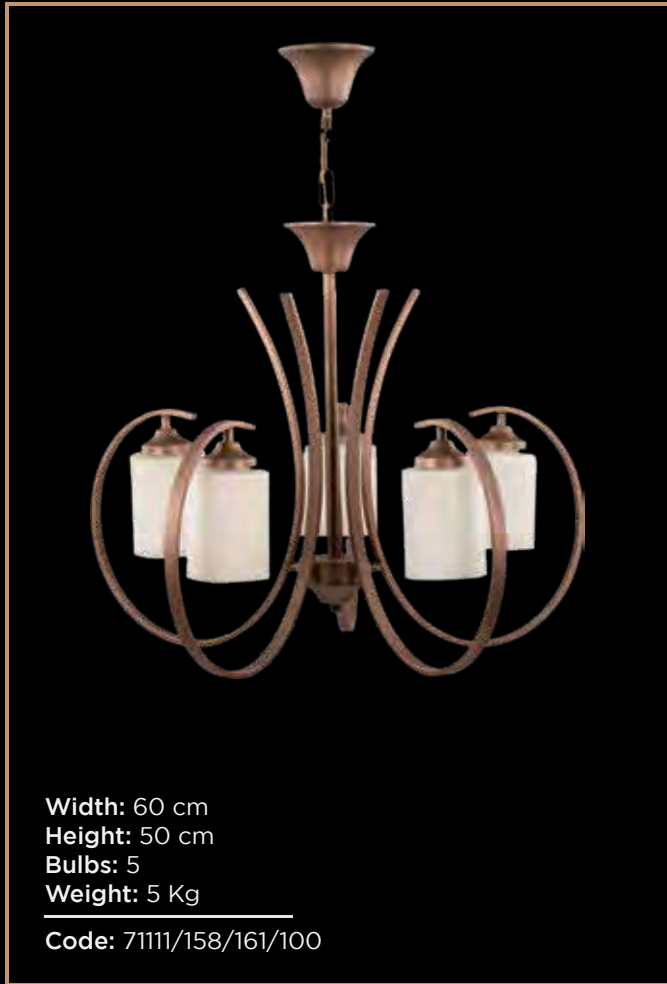

Tiara

Width: 100 cm
Height: 300 cm
Bulbs: 52
Weight: 170 Kg
Code: 71111/527/193/100

Tiara

Width: 90 cm
Height: 150 cm
Bulbs: 32
Weight: 140 Kg
Code: 7111/533/192/100

Width: 60 cm
Height: 58 cm
Bulbs: 8
Weight: 21 Kg
Code: 71113/242/193/100

Tiara

Width: 50 cm
Height: 50 cm
Bulbs: 10
Weight: 20 Kg
Code: 71113/528/139/100

Width: 60 cm
Height: 75 cm
Bulbs: 12
Weight: 19 Kg
Code: 71113/453/206/100

Width: 65 cm
Height: 75 cm
Bulbs: 10
Weight: 21 Kg
Code: 71113/474/193/100

Tiara

Width: 74 cm
Height: 80 cm
Bulbs: 8
Weight: 16 Kg

Code: 71113/516/193/100

Width: 12 cm
Height: 65 cm
Bulbs: 1
Weight: 3 Kg

Code: 71113/517/193/100

Tiara

Width: 70 cm
Height: 60 cm
Bulbs: 10
Weight: 30 Kg
Code: 71111/515/193/100

Tiara

Width: 100 cm
Height: 200 cm
Bulbs: 40
Weight: 155 Kg

Code: 71111/534/192/100

Tiara

Tiara

Tiara

Tiara

Tiara