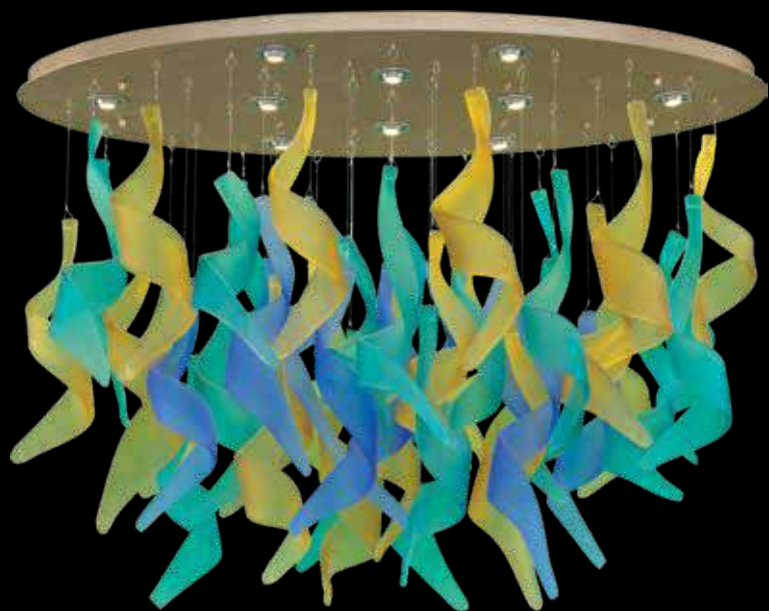

Diameter: 100*45 cm

Height: 65 cm

Weight: 24 Kg

Bulbs: 10

Finishing: Lacquer Gold Mat*Bronze

Crystal: Without

Code: 31813/160/215/100