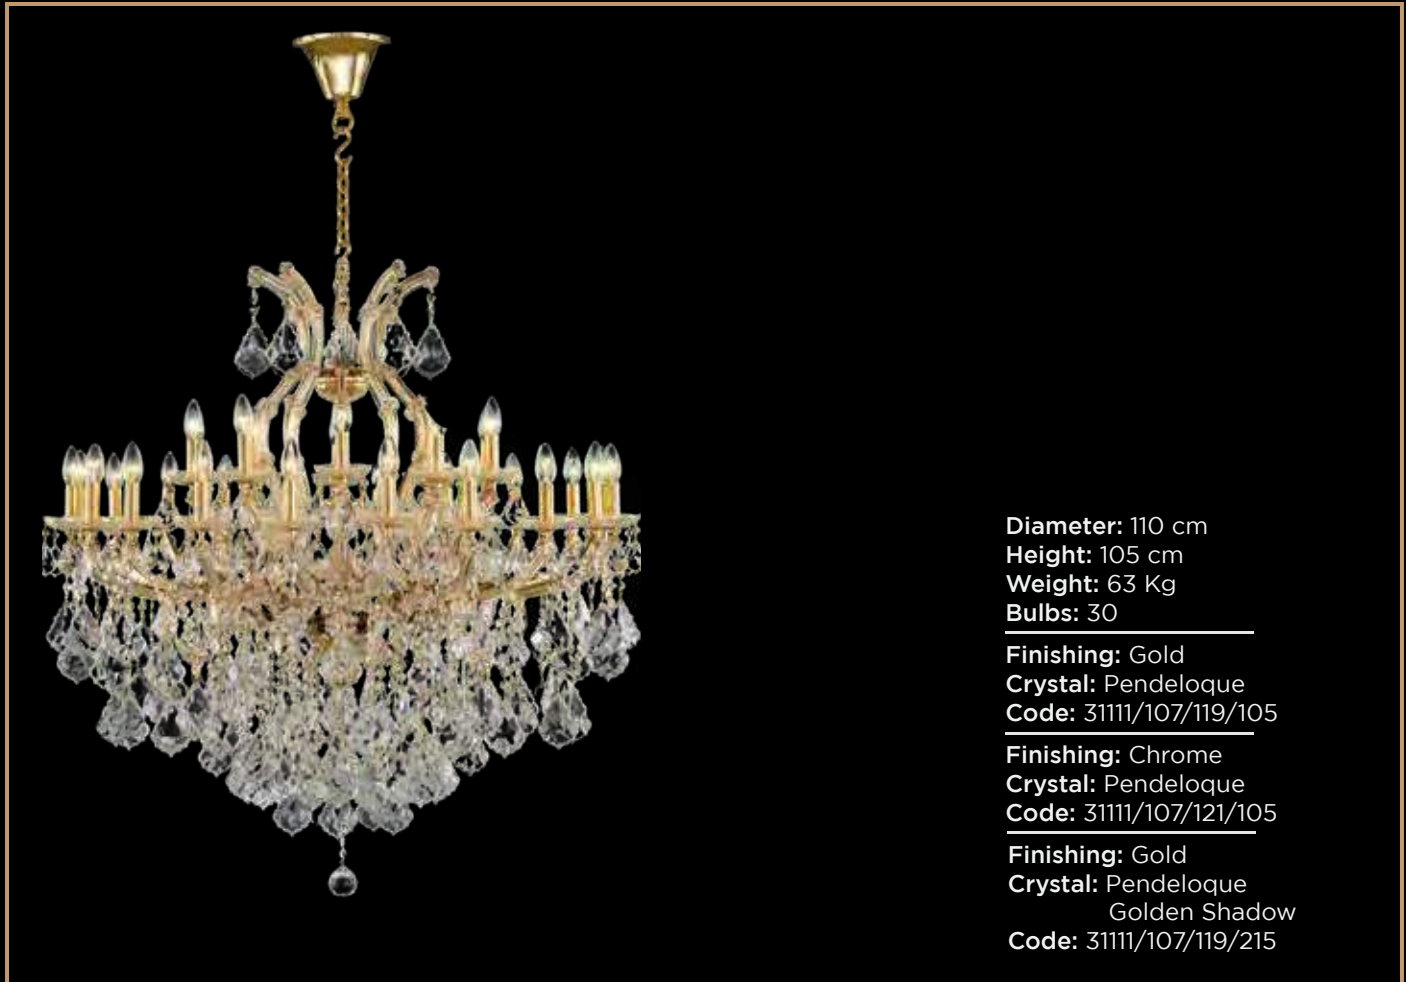

Diameter: 80 cm
Height: 40 cm
Weight: 9 Kg
Bulbs: 8

Finishing: Electrostatic White
Crystal: Pendeloque
Code: 31111/226/151/105

Diameter: 110 cm
Height: 105 cm
Weight: 63 Kg
Bulbs: 30

Finishing: Gold
Crystal: Pendeloque
Code: 3111/107/119/105