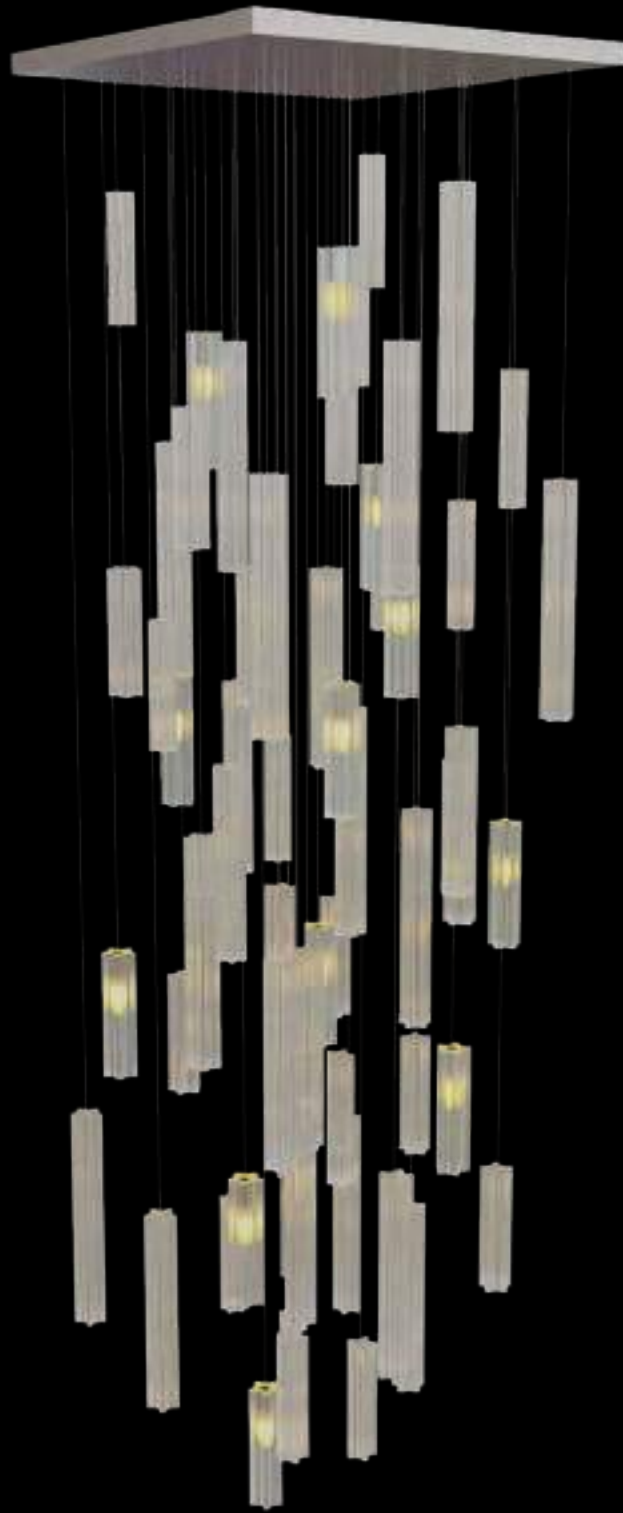

Width: 80 cm
Height: 67 cm
Bulbs: 5
Weight: 8 Kg
Code: 71113/520/216/100

Width: 40 cm
Height: 65 cm
Bulbs: 3
Weight: 4 Kg
Code: 71113/521/216/100

Width: 10 cm
Height: 59 cm
Bulbs: 1
Weight: 1.5 Kg
Code: 71115/522/216/100

Tiara

Tiara

Width: 48 cm
Height: 54 cm
Bulbs: 4
Weight: 5 Kg

Code: 71111/150/121/100

Width: 60 cm
Height: 56 cm
Bulbs: 6
Weight: 7 Kg

Code: 71111/149/165/100

Tiara

Width: 80 cm
Height: 250 cm
Bulbs: 27
Weight: 85 Kg

Code: 71113/526/139/100

Width: 68 cm
Height: 55 cm
Bulbs: 5
Weight: 7 Kg
Code: 7111/454/121/100

Tiara

Tiara

Width: 45*73 cm
Height: 60 cm
Bulbs: 6
Weight: 9 Kg
Code: 71113/456/121/100

Width: 59 cm
Height: 52 cm
Bulbs: 5
Weight: 4.5 Kg
Code: 71111/144/121/144