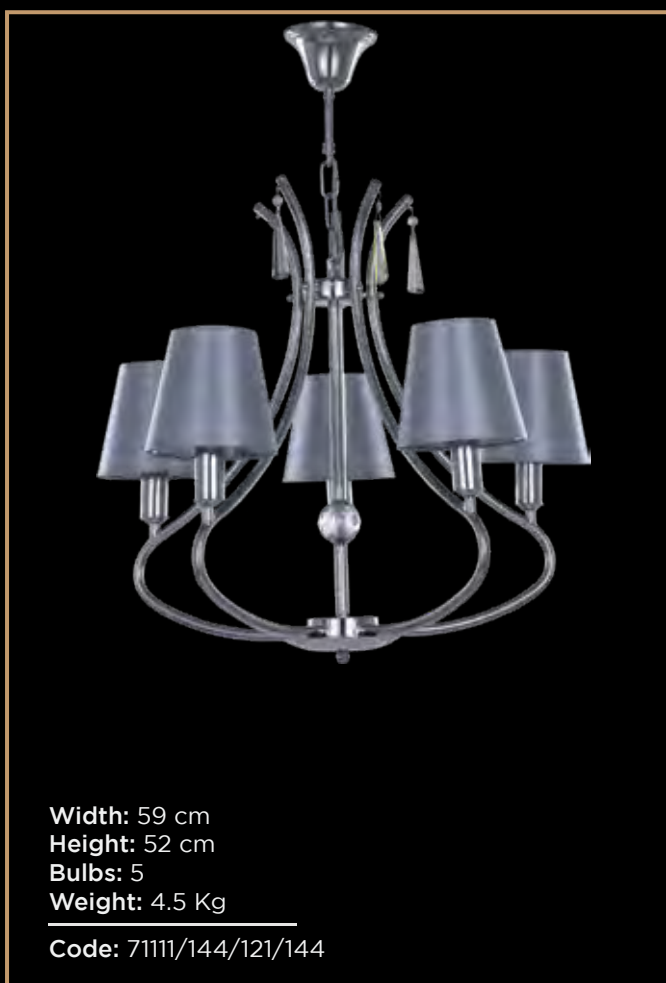

Tiara

Tiara

Width: 48 cm
Height: 54 cm
Bulbs: 4
Weight: 5 Kg

Code: 71111/150/121/100

Width: 60 cm
Height: 56 cm
Bulbs: 6
Weight: 7 Kg

Code: 71111/149/165/100

Tiara

Width: 80 cm
Height: 250 cm
Bulbs: 27
Weight: 85 Kg

Code: 71113/526/139/100

Width: 68 cm
Height: 55 cm
Bulbs: 5
Weight: 7 Kg
Code: 7111/454/121/100

Tiara

Tiara

Width: 45*73 cm
Height: 60 cm
Bulbs: 6
Weight: 9 Kg
Code: 71113/456/121/100

Width: 59 cm
Height: 52 cm
Bulbs: 5
Weight: 4.5 Kg
Code: 71111/144/121/144

Width: 38*120 cm
Height: 63 cm
Bulbs: 8
Weight: 8 Kg
Code: 71113/458/121/100

Tiara

Width: 82 cm
Height: 47 cm
Bulbs: 5
Weight: 4.5 Kg
Code: 71111/148/160/100

Tiara

Width: 75 cm
Height: 50 cm
Bulbs: 5
Weight: 7

Code: 71113/246/194/100

Tiara

Tiara

Tiara

Width: 45 cm
Height: 68 cm
Bulbs: 6
Weight: 10.5 Kg
Code: 71113/268/188/100

Tiara

Width: 74 cm
Height: 50 cm
Bulbs: 6
Weight: 9 Kg
Code: 7111/405/193/100

Tiara