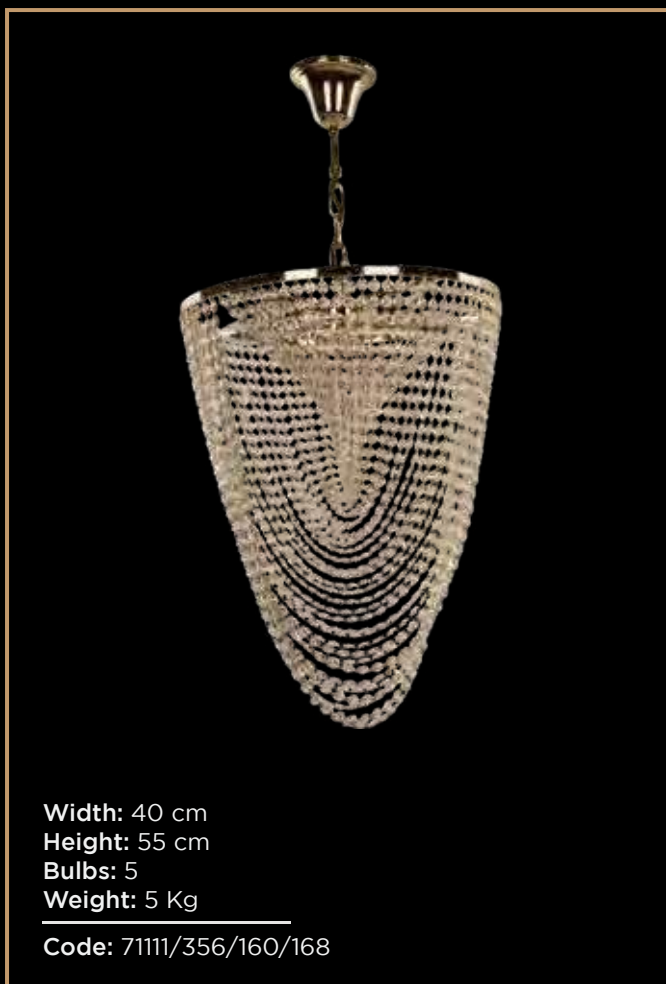

Tiara

Width: 45 cm
Height: 76 cm
Bulbs: 8
Weight: 24.5 Kg
Code: 71113/360/121/137

Width: 15*90 cm
Height: 65 cm
Bulbs: 4
Weight: 9 Kg
Code: 71113/342/129/131

Tiara

Tiara

Width: 50 cm
Height: 83 cm
Bulbs: 4
Weight: 11 Kg
Code: 71113/403/129/147

Tiara

Tiara

Width: 57*92 cm
Height: 60 cm
Bulbs: 8
Weight: 7 Kg
Code: 71113/163/161/109

Width: 74 cm
Height: 60 cm
Bulbs: 5
Weight: 7 Kg
Code: 71111/164/181/106

Width: 79 cm
Height: 59 cm
Bulbs: 8
Weight: 6 Kg
Code: 71111/134/121/247