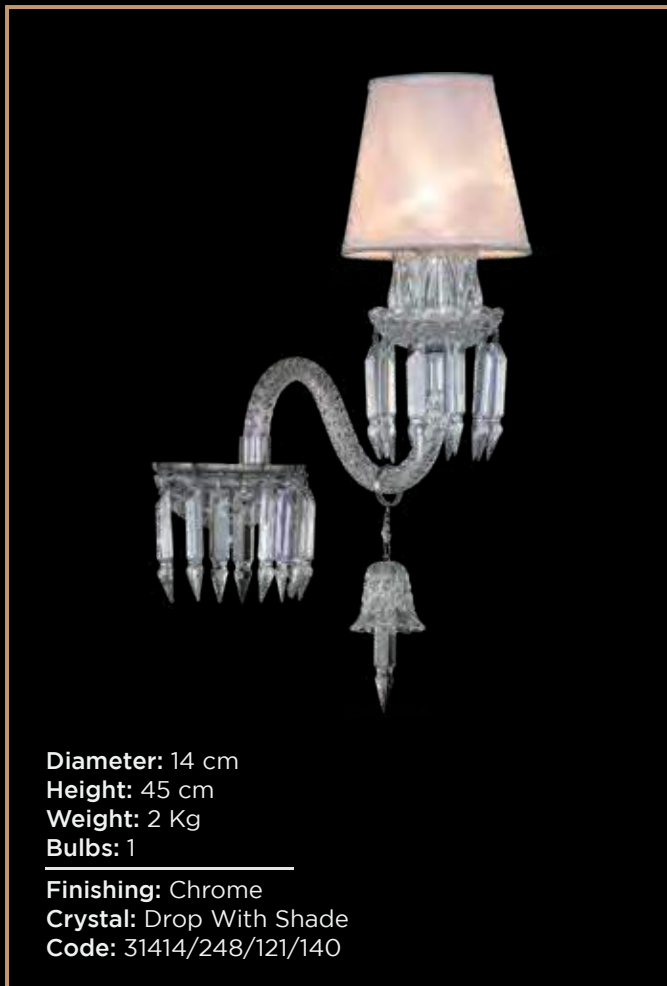

Crystal: Ball

Code: 31411/176/119/124

Diameter: 37 cm
Height: 28 cm
Weight: 1.75 Kg
Bulbs: 2

Finishing: Gold
Crystal: Ball
Code: 31414/141/119/124

Diameter: 26 cm
Height: 35 cm
Weight: 1 Kg
Bulbs: 1

Finishing: Gold
Crystal: Ball
Code: 31414/146/119/124