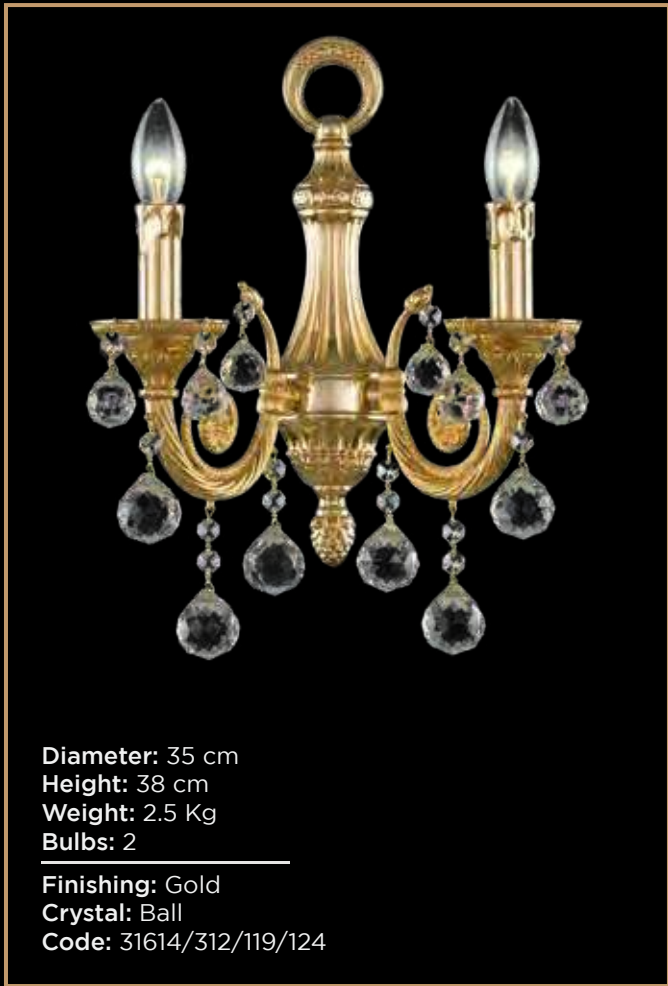

Diameter: 35 cm
Height: 38 cm
Weight: 2.5 Kg
Bulbs: 2

Finishing: Gold
Crystal: Ball
Code: 31614/312/119/124