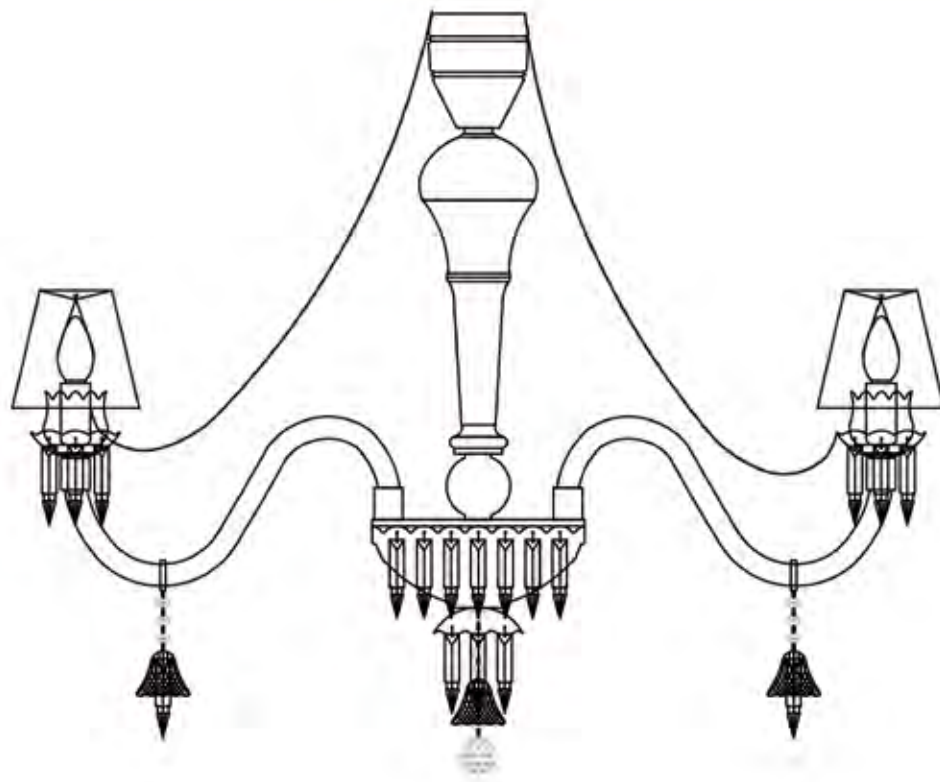

Crystal Collection