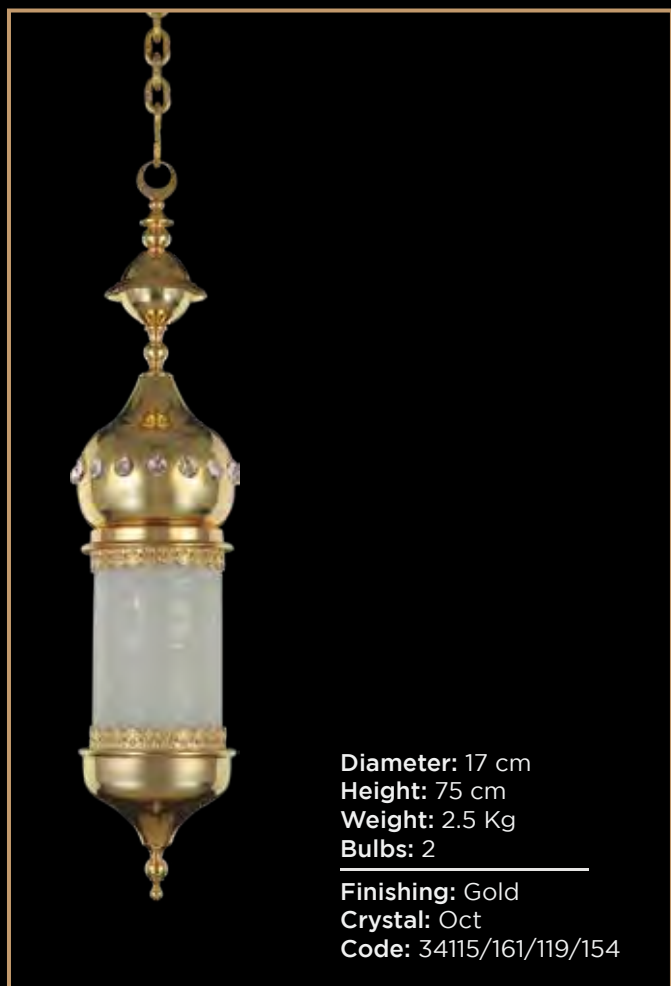

Diameter: 40 cm
Height: 55 cm
Weight: 5 Kg
Bulbs: 3

Finishing: Chrome
Crystal: Without Crystal
Code: 31315/181/121/100

Diameter: 39 cm
Height: 60 cm
Weight: 3.5 Kg
Bulbs: 3

Finishing: Chrome
Crystal: Without Crystal
Code: 31315/182/121/100

Diameter: 37 cm
Height: 68 cm
Weight: 6.2 Kg
Bulbs: 1

Finishing: Gold
Crystal: Alabaster
Code: 31315/173/119/161

Diameter: 42 cm
Height: 64 cm
Weight: 6 Kg
Bulbs: 4

Finishing: Gold
Crystal: Alabaster
Code: 31315/167/119/161