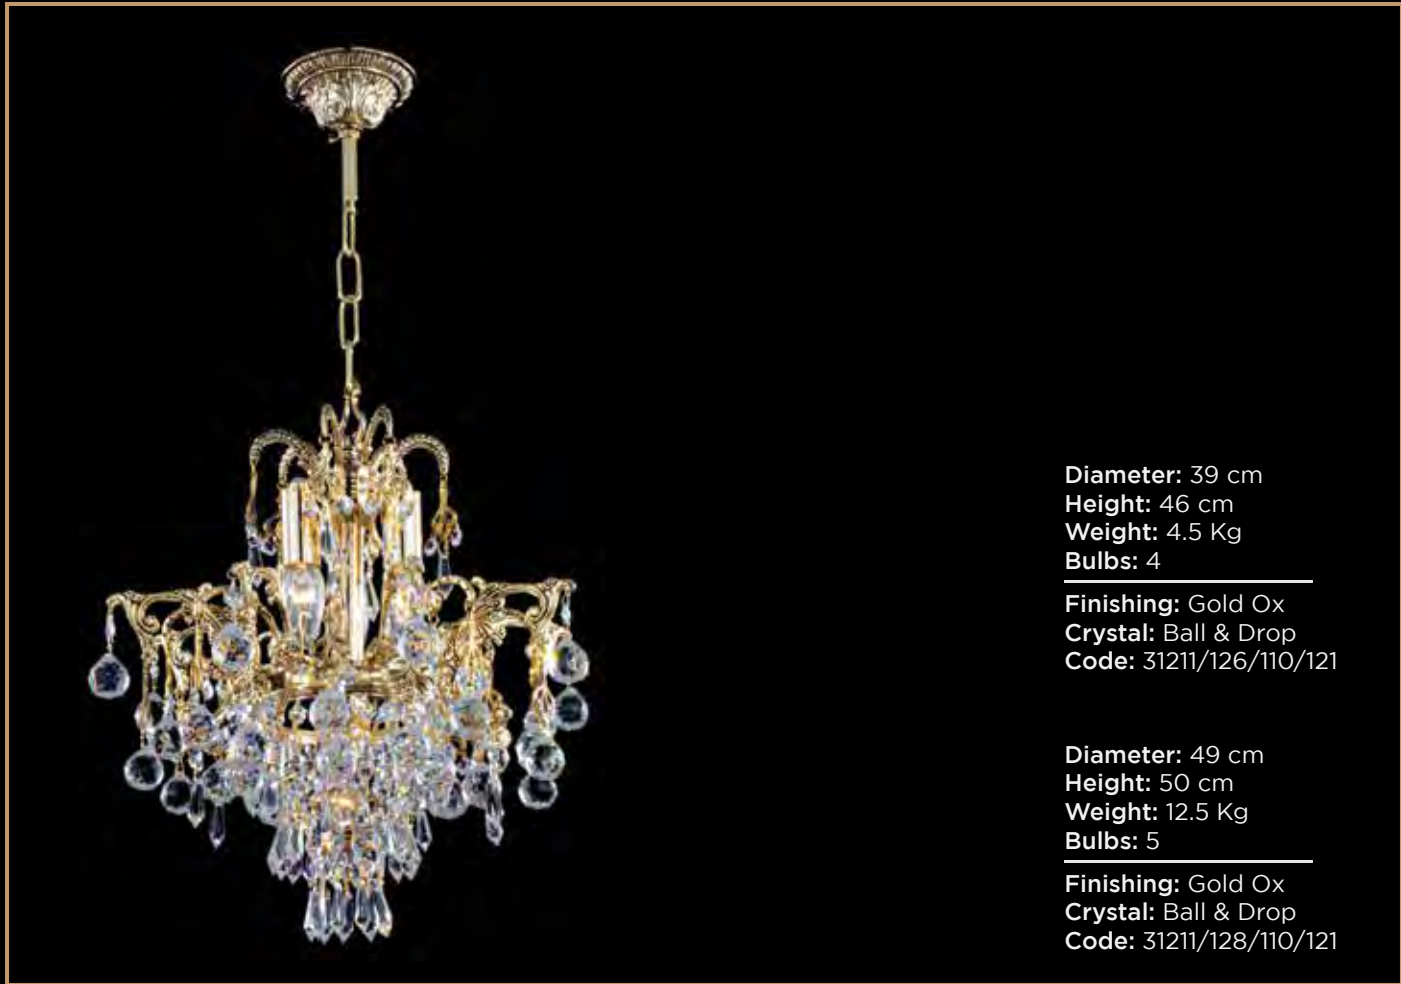

Diameter: 39 cm
Height: 46 cm
Weight: 4.5 Kg
Bulbs: 4

Finishing: Gold Ox
Crystal: Ball & Drop
Code: 31211/126/110/121

Diameter: 49 cm
Height: 50 cm
Weight: 12.5 Kg
Bulbs: 5

Finishing: Gold Ox
Crystal: Ball & Drop
Code: 31211/128/110/121