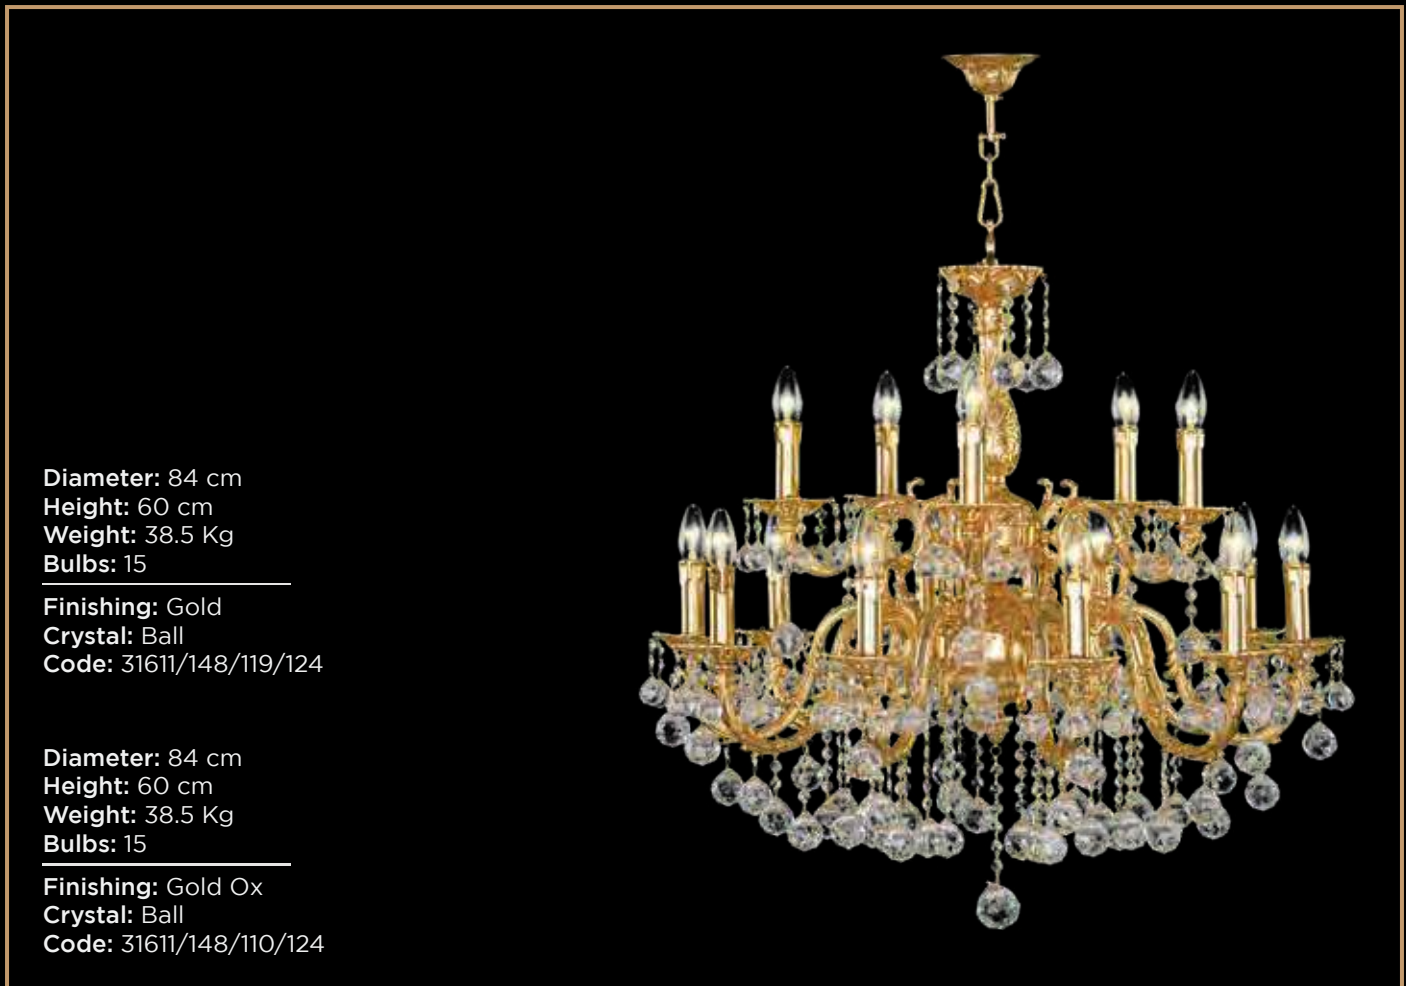

Diameter: 84 cm
Height: 60 cm
Weight: 38.5 Kg
Bulbs: 15

Finishing: Gold
Crystal: Ball
Code: 31611/148/119/124

Diameter: 84 cm
Height: 60 cm
Weight: 38.5 Kg
Bulbs: 15

Finishing: Gold Ox
Crystal: Ball
Code: 31611/148/110/124