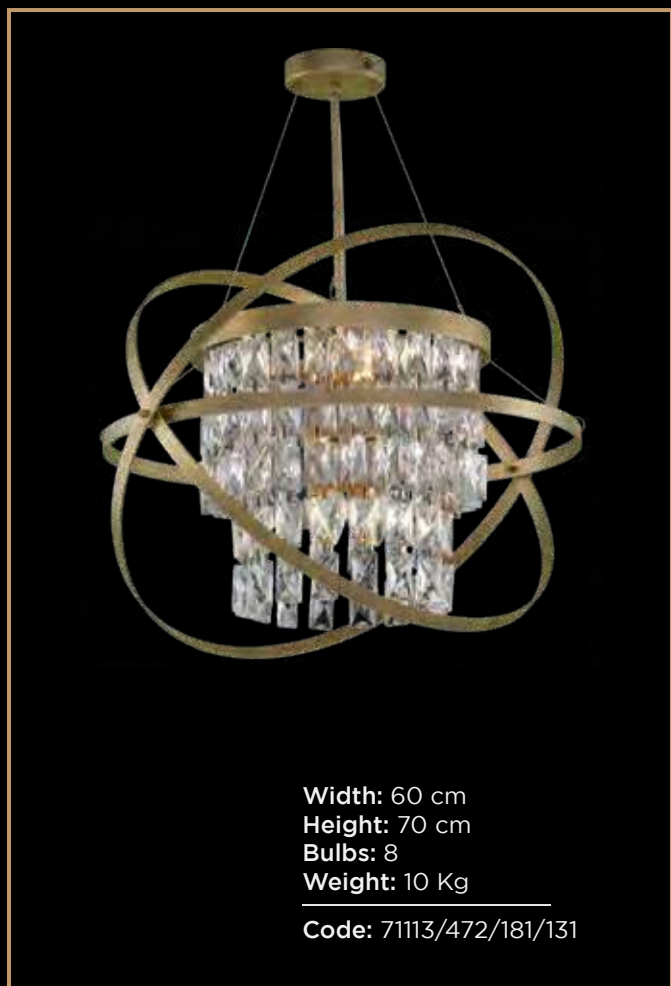

TIARA
BY ASFOUR

Tiara

Collection

Homes Of Now

Width: 76*38 cm
Height: 65 cm
Bulbs: 10
Weight: 15 Kg
Code: 71113/398/192/131

Tiara

Tiara

Tiara

Width: 48 cm
Height: 60 cm
Bulbs: 4
Weight: 8 Kg
Code: 71113/247/192/131

Width: 50 cm
Height: 70 cm
Bulbs: 5
Weight: 11 Kg
Code: 71113/329/196/131

Width: 31*70 cm
Height: 62 cm
Bulbs: 6
Weight: 11 Kg
Code: 71113/341/121/131