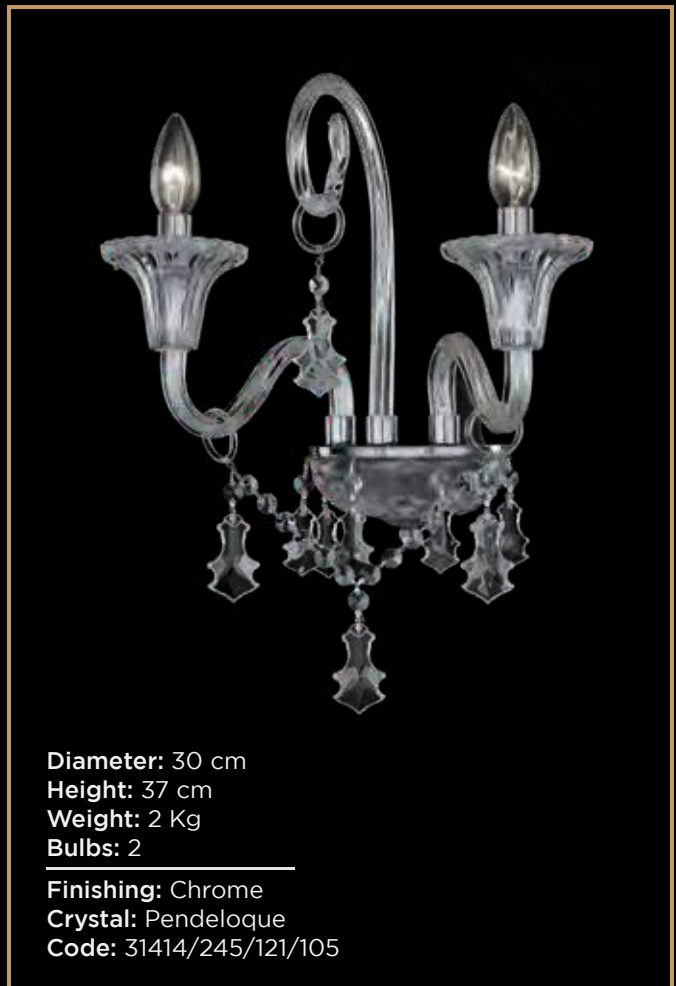

Finishing: Chrome

Crystal: Pendeloque

Code: 31411/169/121/105

Diameter: 85 cm

Height: 50 cm

Weight: 14 Kg

Bulbs: 10

Finishing: Gold

Crystal: Ball

Code: 31411/176/119/124

Diameter: 37 cm
Height: 28 cm
Weight: 1.75 Kg
Bulbs: 2

Finishing: Gold
Crystal: Ball
Code: 31414/141/119/124

Diameter: 26 cm
Height: 35 cm
Weight: 1 Kg
Bulbs: 1

Finishing: Gold
Crystal: Ball
Code: 31414/146/119/124