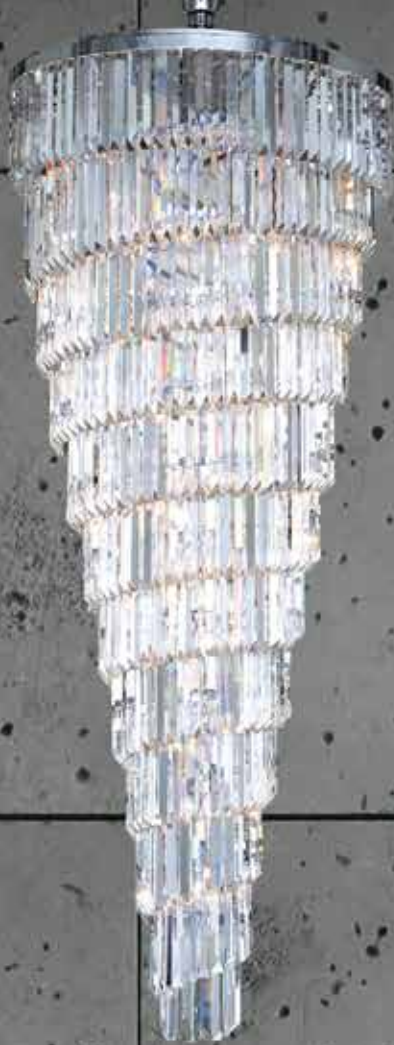

Diameter: 81 cm
Height: 263 cm
Weight: 92 Kg
Bulbs: 34

Finishing: Gold
Crystal: Drop TR
Code: 31511/535/119/137

Finishing: Chrome
Crystal: Drop TR
Code: 31511/535/121/137