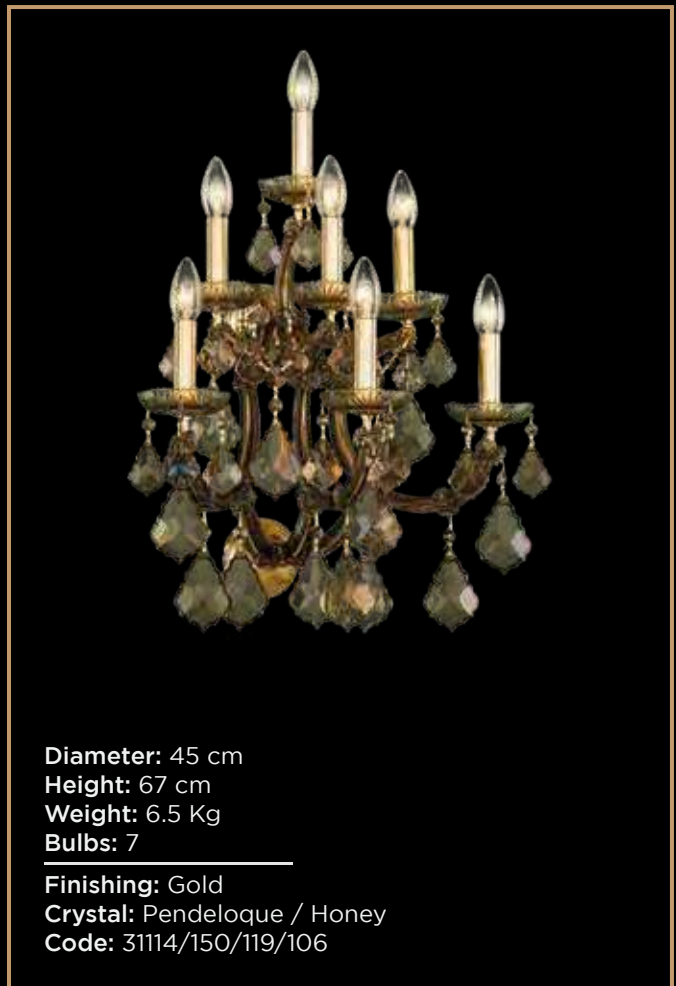

Diameter: 26 cm
Height: 40 cm
Weight: 1.5 Kg
Bulbs: 2

Finishing: Gold
Crystal: Pendeloque / Honey
Code: 31114/147/119/106

Finishing: Gold
Crystal: Pendeloque / Golden SHadow
Code: 31114/147/119/215

Finishing: Chrome
Crystal: Pendeloque / Honey
Code: 31114/147/121/106

Diameter: 10 cm
Height: 37 cm
Weight: 0.75 Kg
Bulbs: 1

Finishing: Gold
Crystal: Pendeloque / Honey
Code: 31114/152/119/106

Finishing: Chrome
Crystal: Pendeloque / Honey
Code: 31114/152/121/106

Diameter: 29 cm
Height: 37 cm
Weight: 1.75 Kg
Bulbs: 3