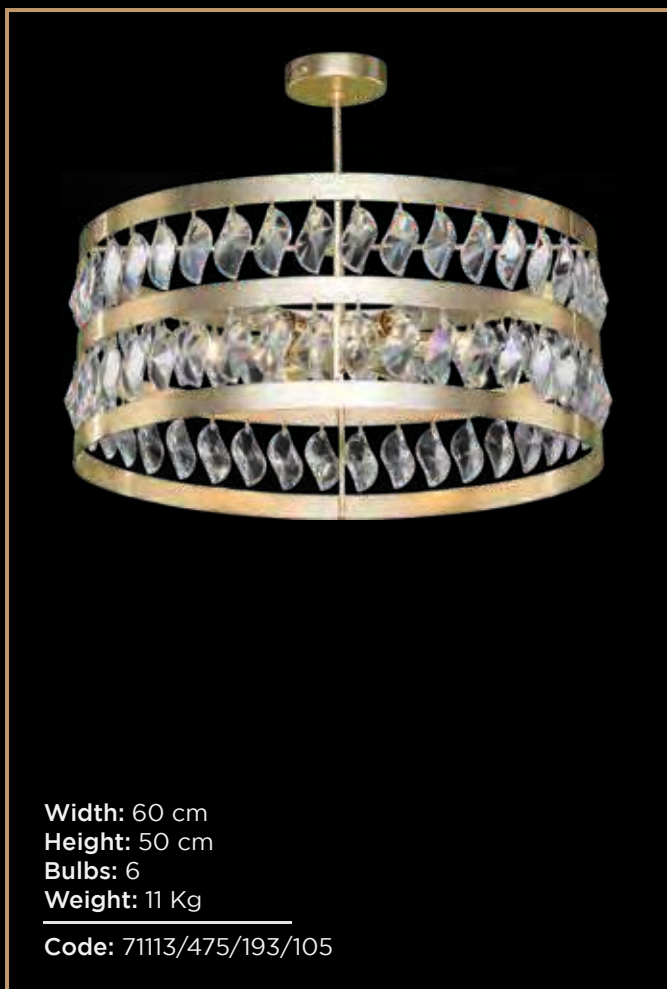

Tiara

Width: 45 cm
Height: 76 cm
Bulbs: 8
Weight: 24.5 Kg
Code: 71113/360/121/137

Width: 15*90 cm
Height: 65 cm
Bulbs: 4
Weight: 9 Kg
Code: 71113/342/129/131

Tiara

Tiara

Width: 50 cm
Height: 83 cm
Bulbs: 4
Weight: 11 Kg
Code: 71113/403/129/147

Tiara

Tiara

Width: 57*92 cm
Height: 60 cm
Bulbs: 8
Weight: 7 Kg
Code: 71113/163/161/109

Width: 74 cm
Height: 60 cm
Bulbs: 5
Weight: 7 Kg
Code: 71111/164/181/106

Width: 79 cm
Height: 59 cm
Bulbs: 8
Weight: 6 Kg
Code: 71111/134/121/247

Tiara

Width: 100 cm
Height: 300 cm
Bulbs: 52
Weight: 170 Kg
Code: 71111/527/193/100

Tiara

Width: 90 cm
Height: 150 cm
Bulbs: 32
Weight: 140 Kg
Code: 7111/533/192/100

Width: 60 cm
Height: 58 cm
Bulbs: 8
Weight: 21 Kg
Code: 71113/242/193/100

Tiara

Width: 50 cm
Height: 50 cm
Bulbs: 10
Weight: 20 Kg
Code: 71113/528/139/100

Width: 60 cm
Height: 75 cm
Bulbs: 12
Weight: 19 Kg
Code: 71113/453/206/100

Width: 65 cm
Height: 75 cm
Bulbs: 10
Weight: 21 Kg
Code: 71113/474/193/100