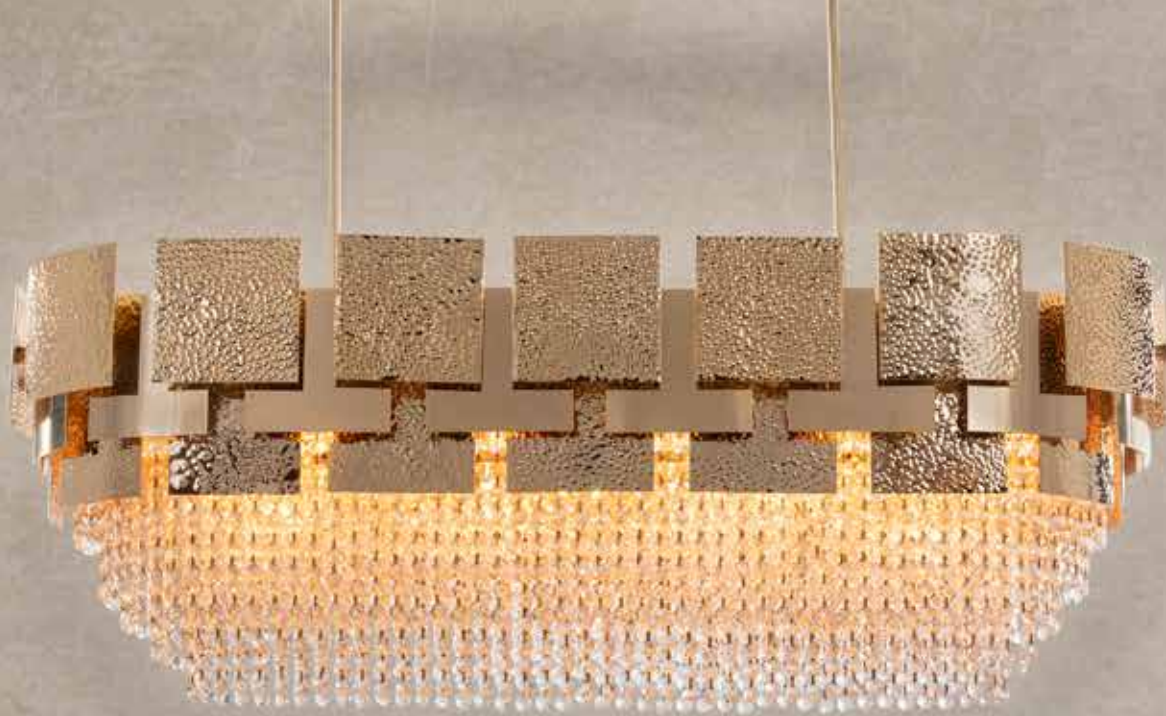

Diameter: 100 cm
Height: 62 cm
Weight: 14 Kg
Bulbs: 8

Finishing: Gold
Crystal: Oct
Code: 33113/876/119/154