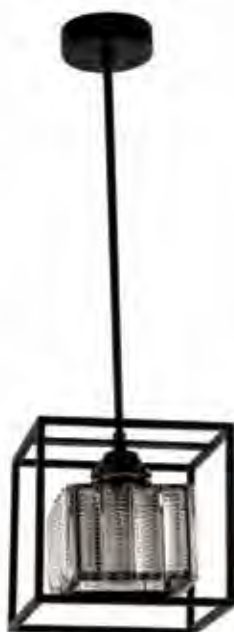

Tiara

Width: 48*48 cm
Height: 65 cm
Bulbs: 5
Weight: 20 Kg
Code: 71113/325/153/131

Width: 12*12 cm
Height: 90 cm
Bulbs: 1
Weight: 3 Kg
Code: 71113/337/153/131

Tiara

Tiara

Width: 42*80 cm
Height: 58 cm
Bulbs: 6
Weight: 12 Kg
Code: 71113/402/129/131