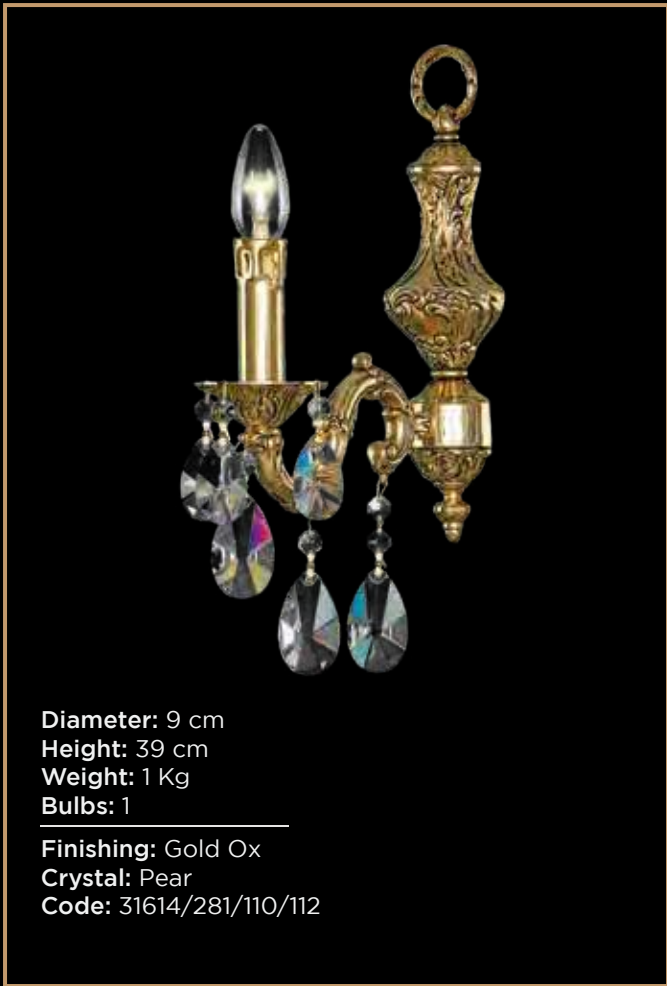

Diameter: 9 cm
Height: 39 cm
Weight: 1 Kg
Bulbs: 1

Finishing: Gold Ox
Crystal: Pear
Code: 31614/281/110/112