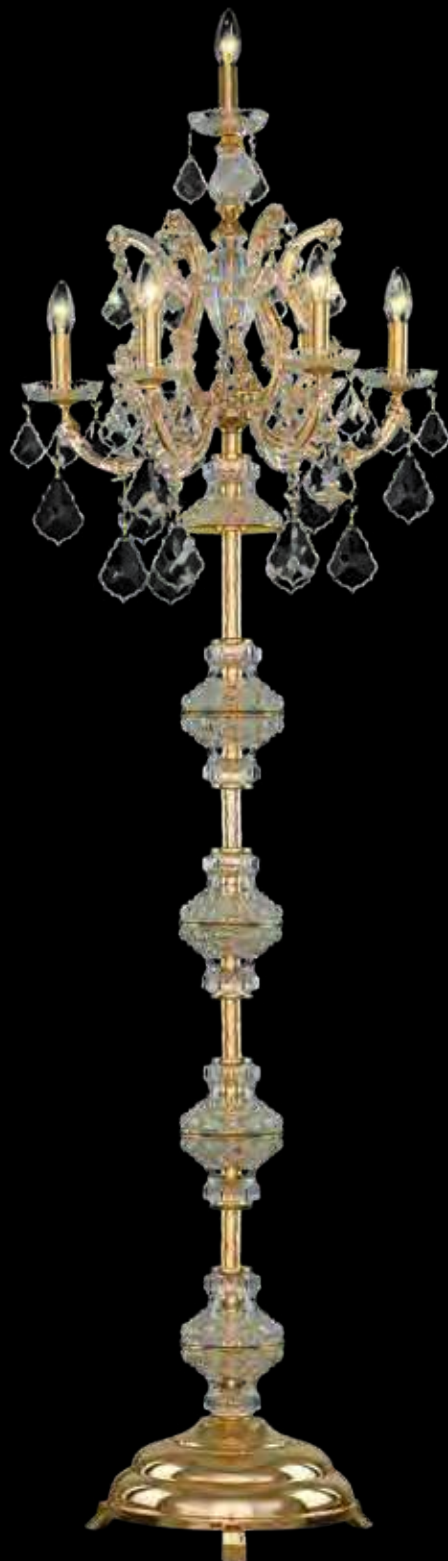

Diameter: 52 cm
Height: 175 cm
Weight: 25 Kg
Bulbs: 7

Finishing: Gold
Crystal: Pendeloque
Code: 31112/143/119/105

Finishing: Gold
Crystal: Pendeloque
/ Golden Shadow
Code: 31112/143/119/215