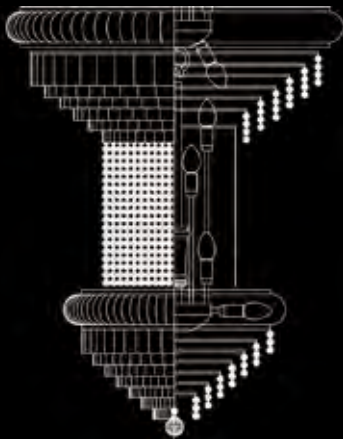

MARIA THERESA

Page: 26