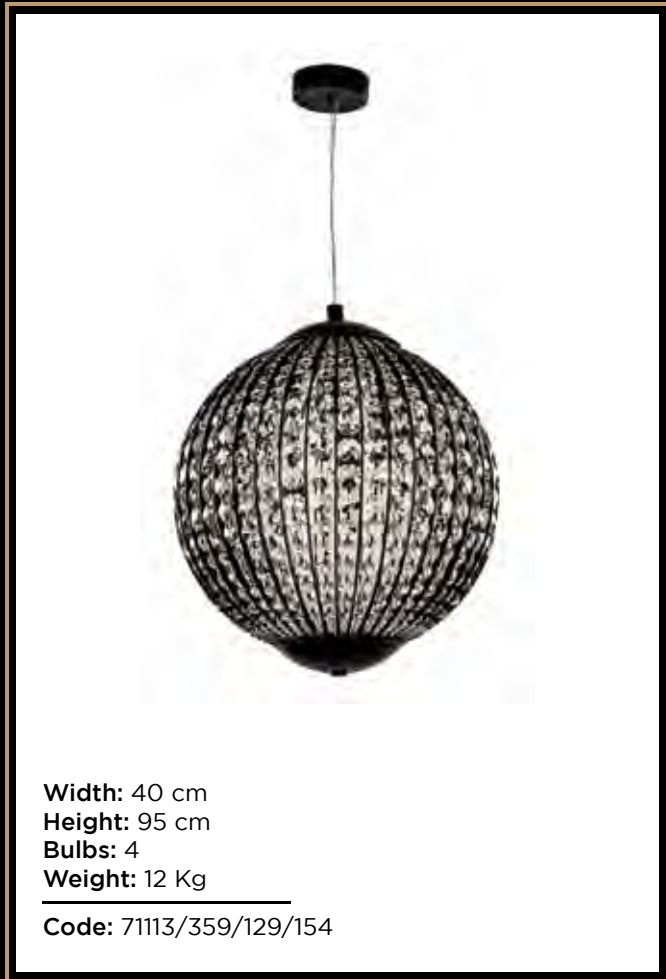

Tiara

Width: 45 cm
Height: 76 cm
Bulbs: 8
Weight: 24.5 Kg
Code: 71113/360/121/137

Width: 15*90 cm
Height: 65 cm
Bulbs: 4
Weight: 9 Kg
Code: 71113/342/129/131

Tiara

Tiara

Width: 50 cm
Height: 83 cm
Bulbs: 4
Weight: 11 Kg
Code: 71113/403/129/147

Tiara

Tiara

Width: 57*92 cm
Height: 60 cm
Bulbs: 8
Weight: 7 Kg
Code: 71113/163/161/109

Width: 74 cm
Height: 60 cm
Bulbs: 5
Weight: 7 Kg
Code: 71111/164/181/106

Width: 79 cm
Height: 59 cm
Bulbs: 8
Weight: 6 Kg
Code: 71111/134/121/247

Tiara

Width: 100 cm
Height: 300 cm
Bulbs: 52
Weight: 170 Kg
Code: 71111/527/193/100

Tiara

Width: 90 cm
Height: 150 cm
Bulbs: 32
Weight: 140 Kg
Code: 7111/533/192/100

Width: 60 cm
Height: 58 cm
Bulbs: 8
Weight: 21 Kg
Code: 71113/242/193/100

Tiara

Width: 50 cm
Height: 50 cm
Bulbs: 10
Weight: 20 Kg
Code: 71113/528/139/100

Width: 60 cm
Height: 75 cm
Bulbs: 12
Weight: 19 Kg
Code: 71113/453/206/100

Width: 65 cm
Height: 75 cm
Bulbs: 10
Weight: 21 Kg
Code: 71113/474/193/100