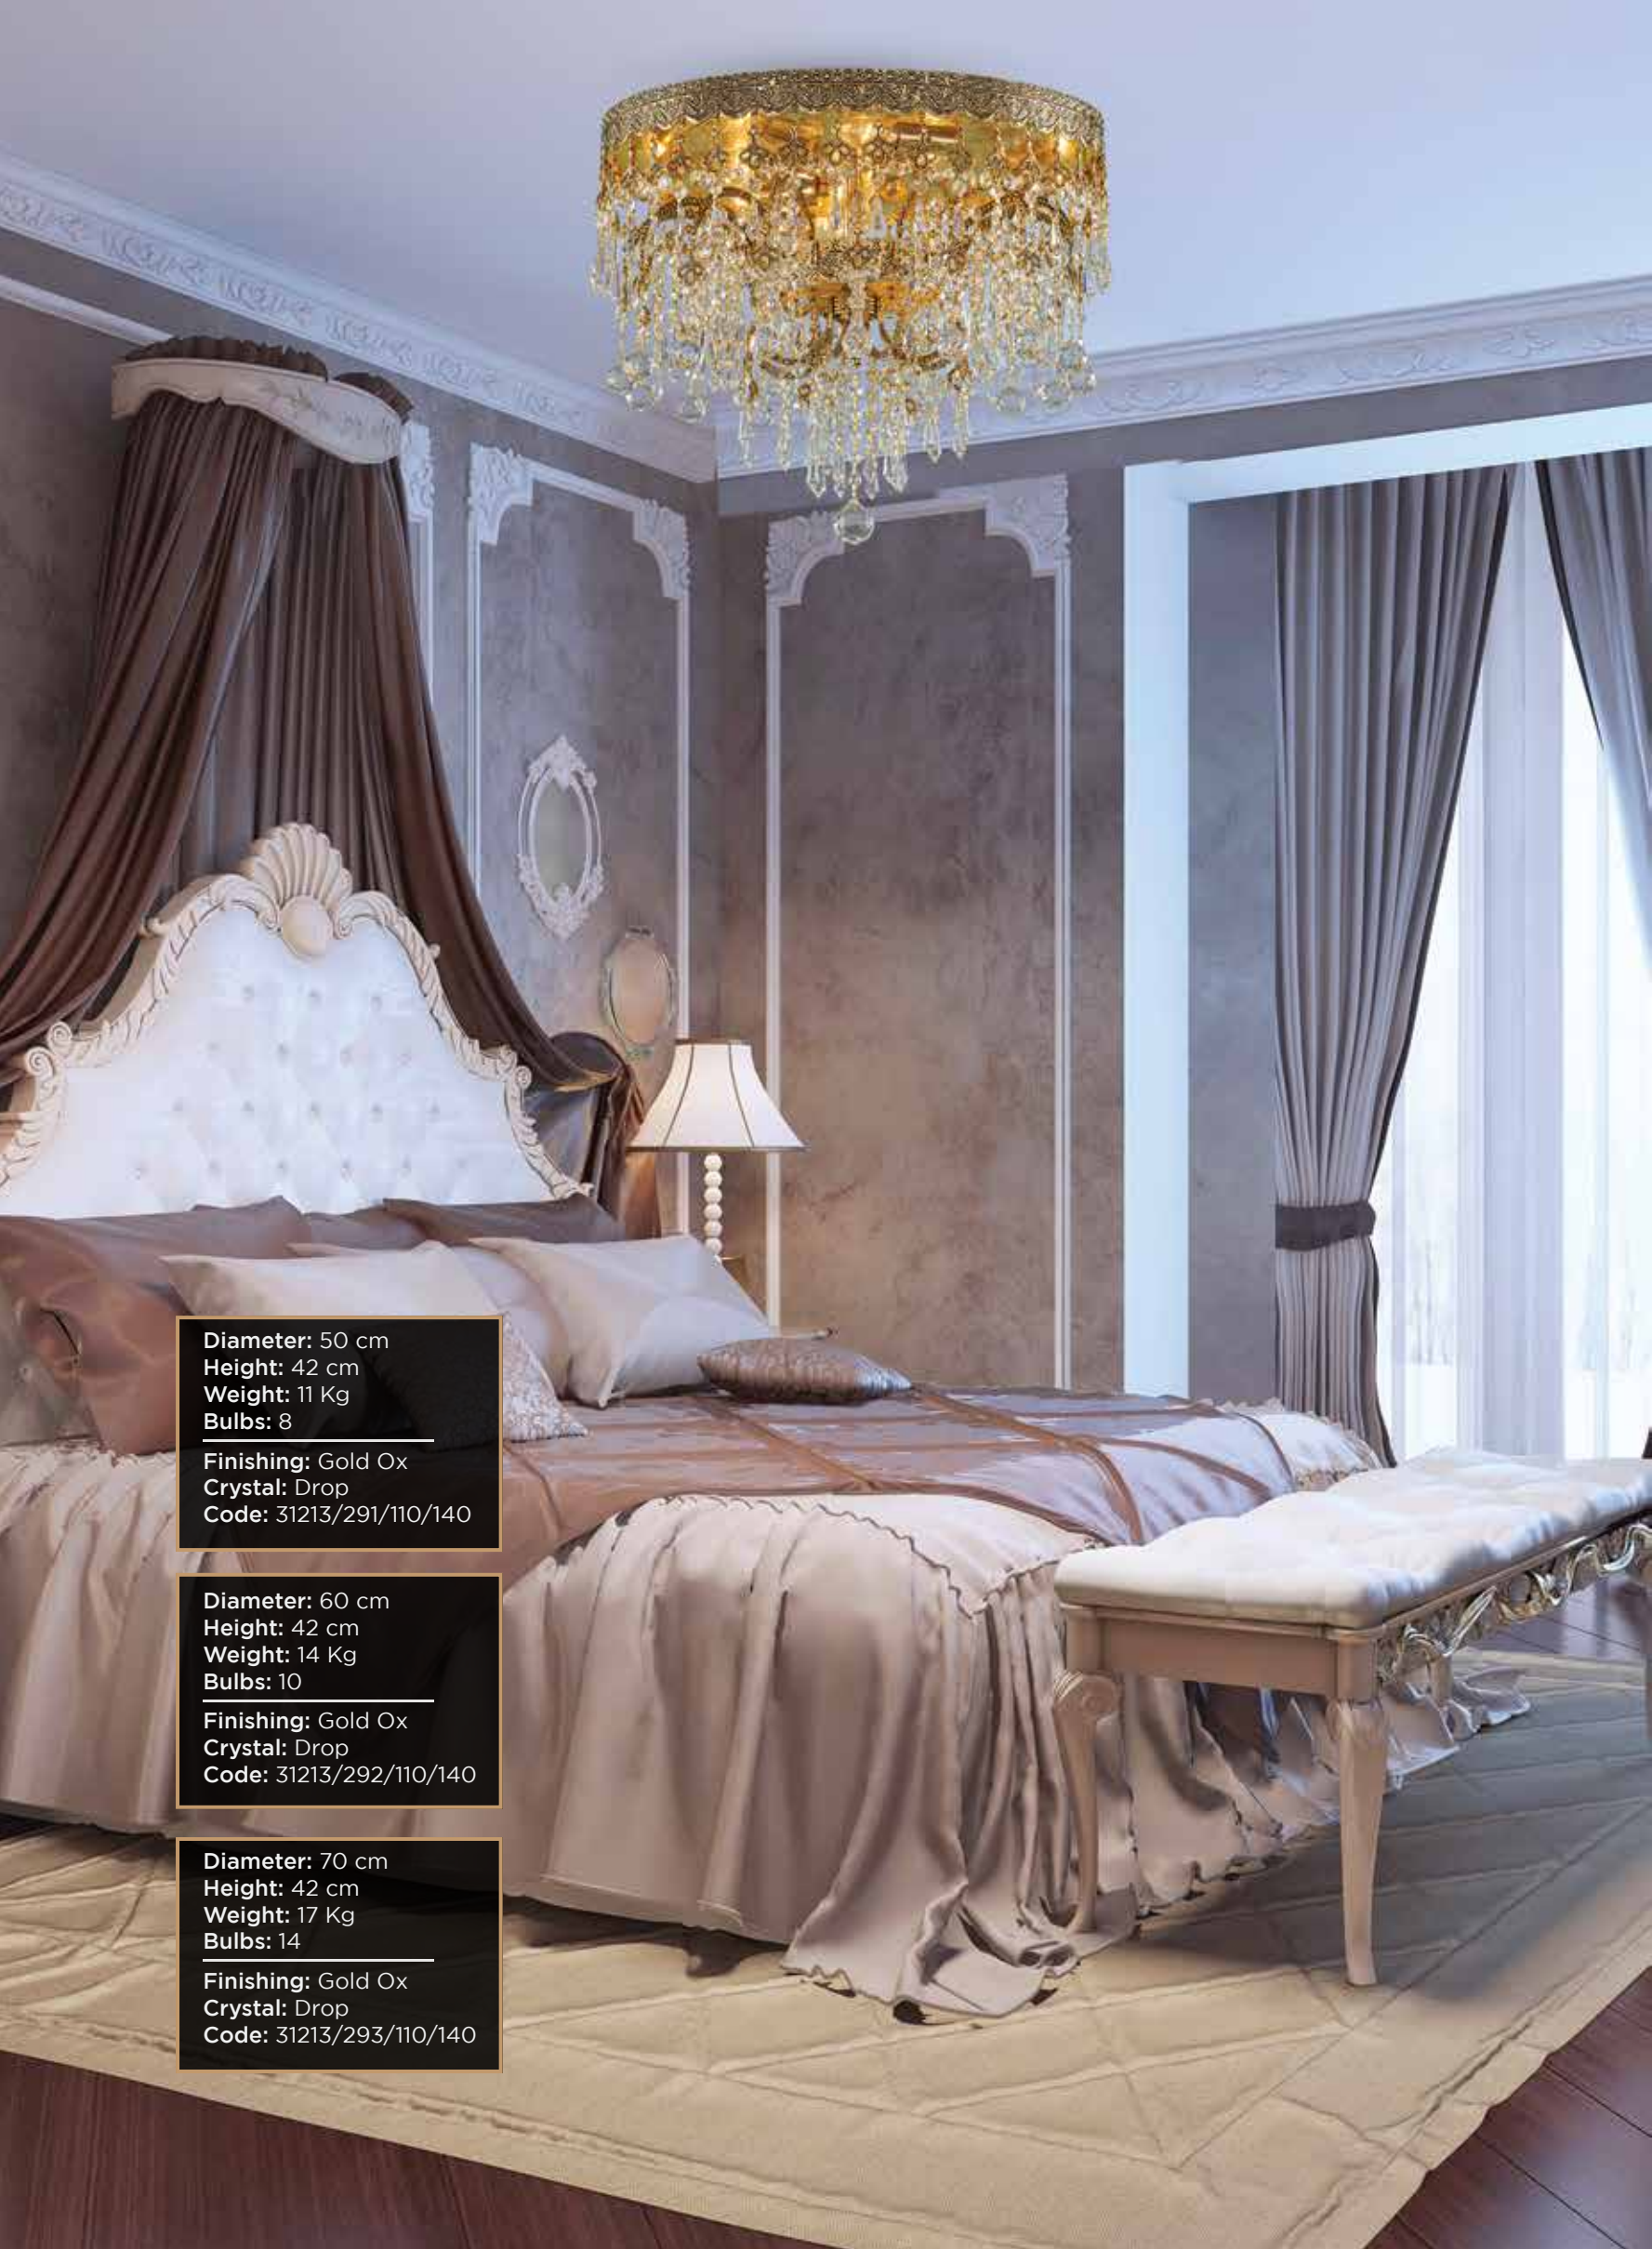

Diameter: 50 cm
Height: 42 cm
Weight: 11 Kg
Bulbs: 8

Finishing: Gold Ox
Crystal: Drop
Code: 31213/291/110/140

Diameter: 60 cm
Height: 42 cm
Weight: 14 Kg
Bulbs: 10

Finishing: Gold Ox
Crystal: Drop
Code: 31213/292/110/140

Diameter: 70 cm
Height: 42 cm
Weight: 17 Kg
Bulbs: 14

Finishing: Gold Ox
Crystal: Drop
Code: 31213/293/110/140