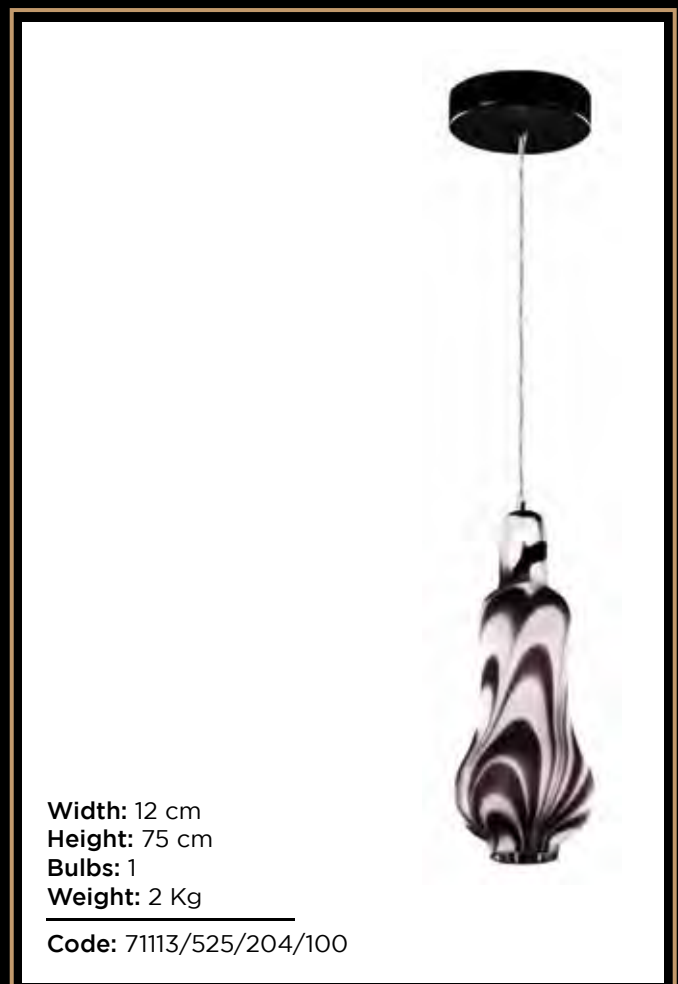

Tiara

Width: 50 cm
Height: 50 cm
Bulbs: 10
Weight: 20 Kg
Code: 71113/528/139/100

Width: 60 cm
Height: 75 cm
Bulbs: 12
Weight: 19 Kg
Code: 71113/453/206/100

Width: 65 cm
Height: 75 cm
Bulbs: 10
Weight: 21 Kg
Code: 71113/474/193/100

Tiara

Width: 74 cm
Height: 80 cm
Bulbs: 8
Weight: 16 Kg

Code: 71113/516/193/100

Width: 12 cm
Height: 65 cm
Bulbs: 1
Weight: 3 Kg

Code: 71113/517/193/100

Tiara

Width: 70 cm
Height: 60 cm
Bulbs: 10
Weight: 30 Kg
Code: 71111/515/193/100

Tiara

Width: 100 cm
Height: 200 cm
Bulbs: 40
Weight: 155 Kg

Code: 71111/534/192/100

Tiara

Tiara

Tiara

Tiara

Tiara

Tiara

Tiara

Width: 48 cm
Height: 54 cm
Bulbs: 4
Weight: 5 Kg

Code: 71111/150/121/100

Width: 60 cm
Height: 56 cm
Bulbs: 6
Weight: 7 Kg

Code: 71111/149/165/100

Tiara

Width: 80 cm
Height: 250 cm
Bulbs: 27
Weight: 85 Kg