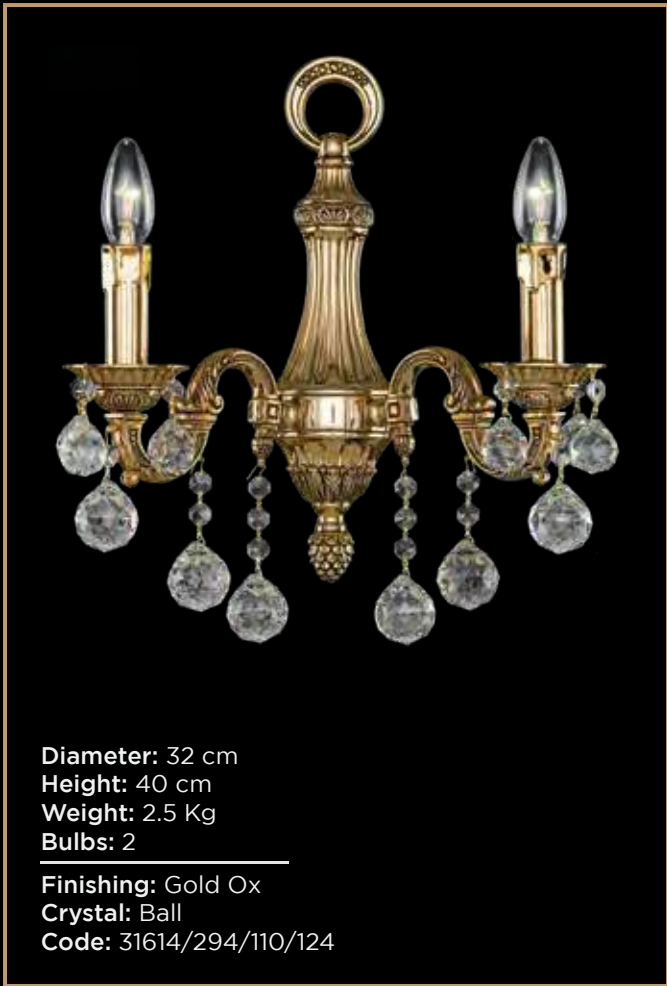

Diameter: 32 cm
Height: 40 cm
Weight: 2.5 Kg
Bulbs: 2

Finishing: Gold Ox
Crystal: Ball
Code: 31614/294/110/124