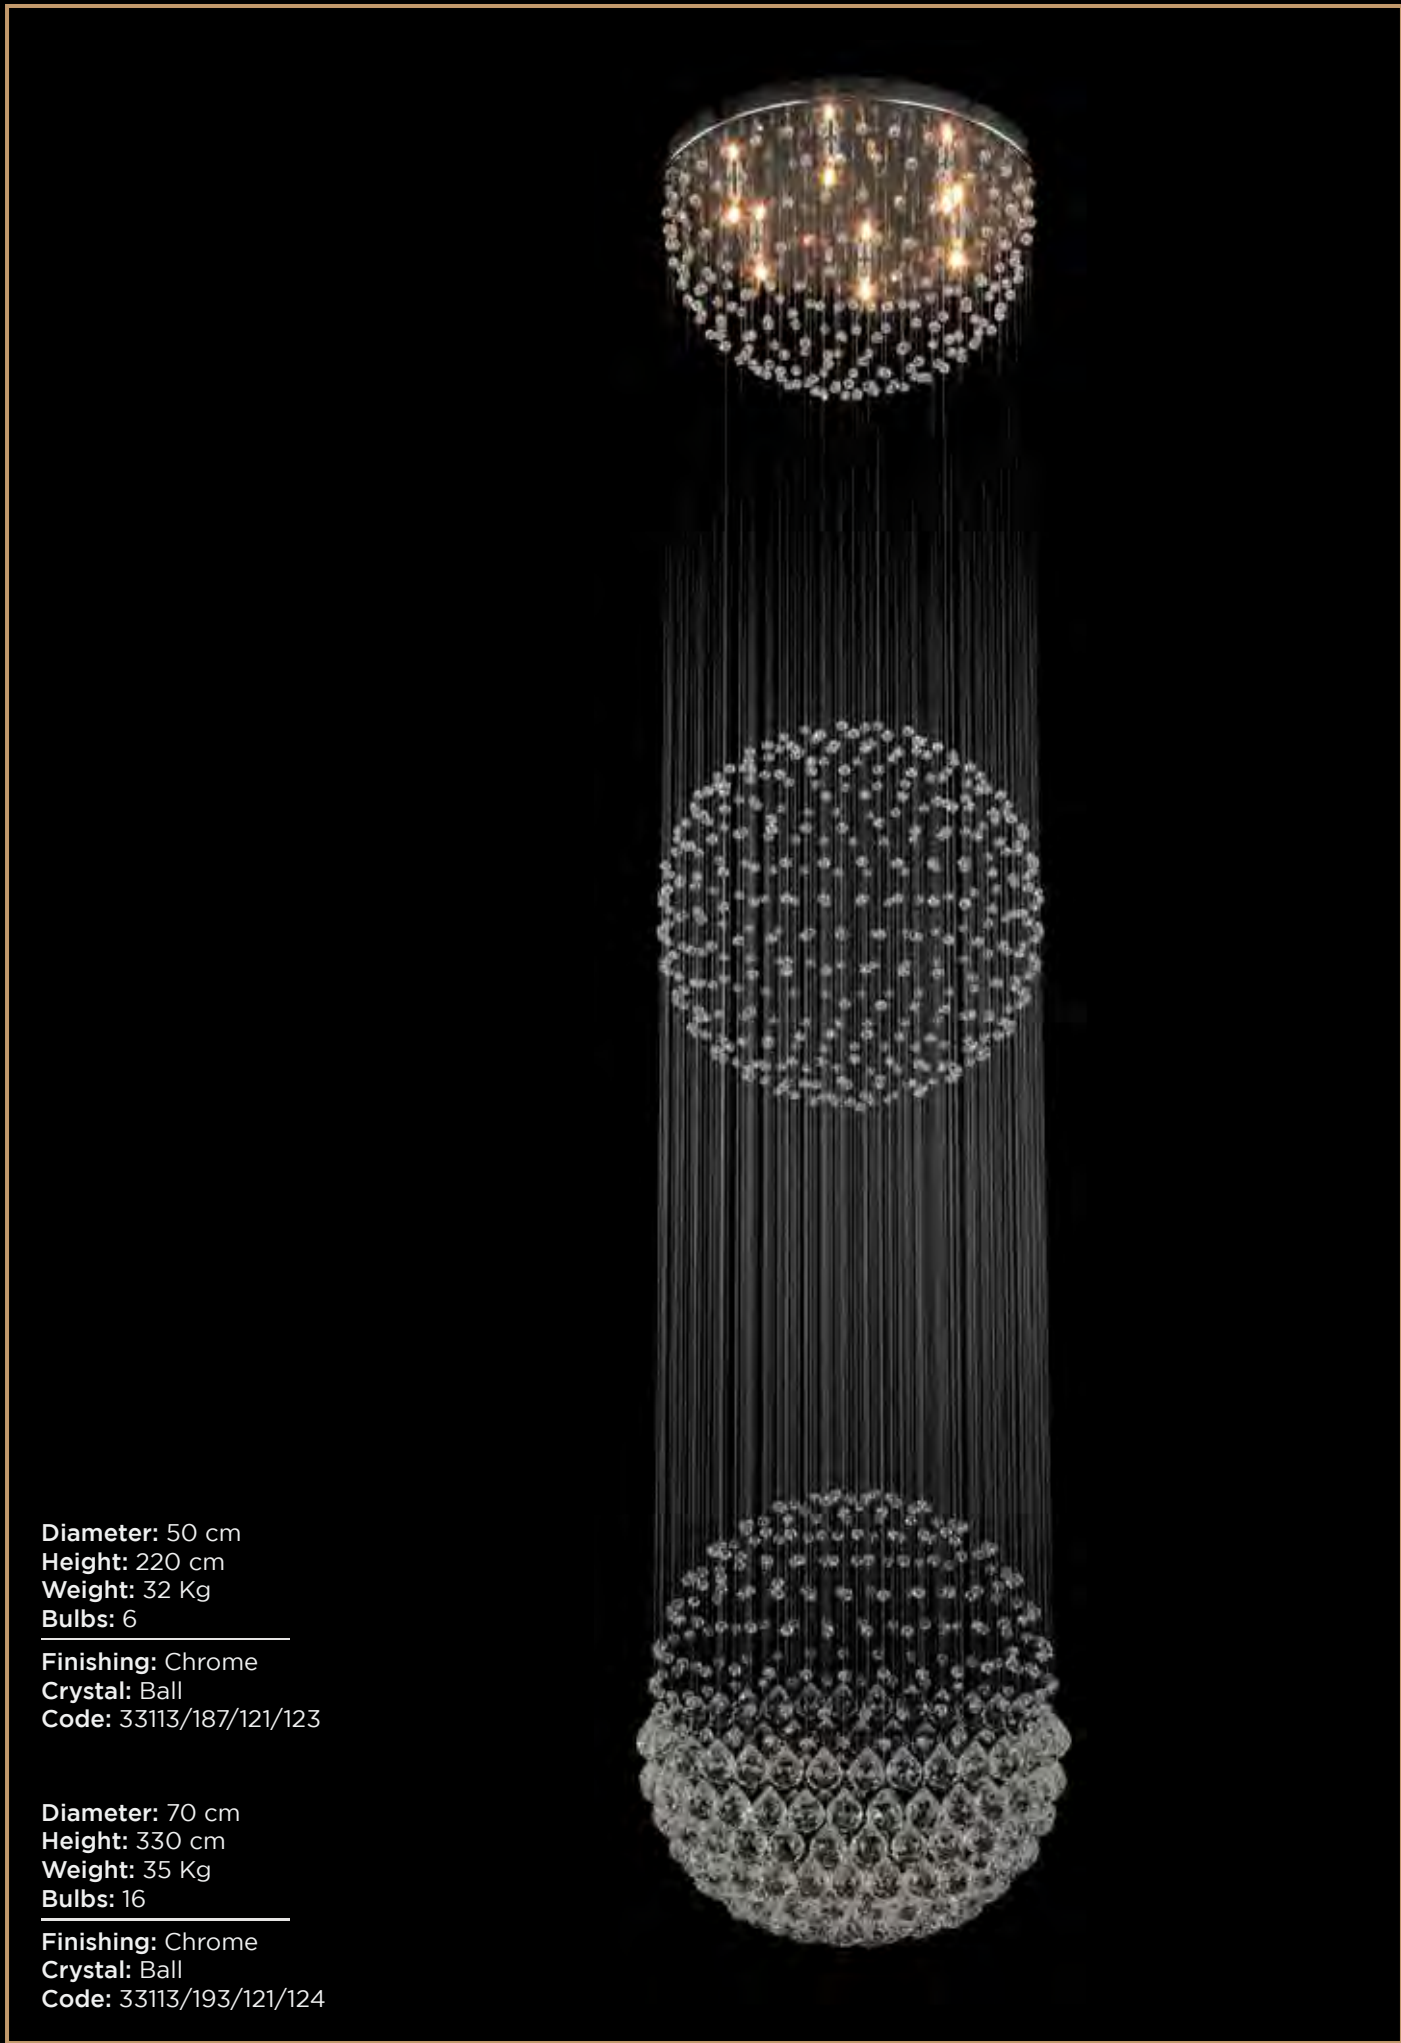

Diameter: 50 cm
Height: 220 cm
Weight: 32 Kg
Bulbs: 6

Finishing: Chrome
Crystal: Ball
Code: 33113/187/121/123

Diameter: 70 cm
Height: 330 cm
Weight: 35 Kg
Bulbs: 16

Finishing: Chrome
Crystal: Ball
Code: 33113/193/121/124