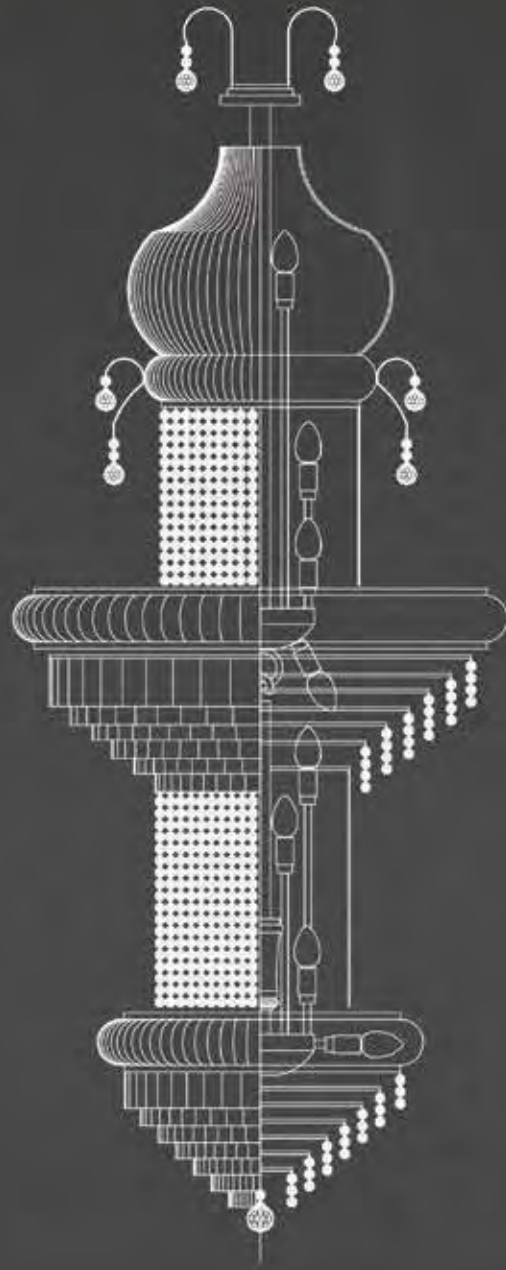

Empire Collection