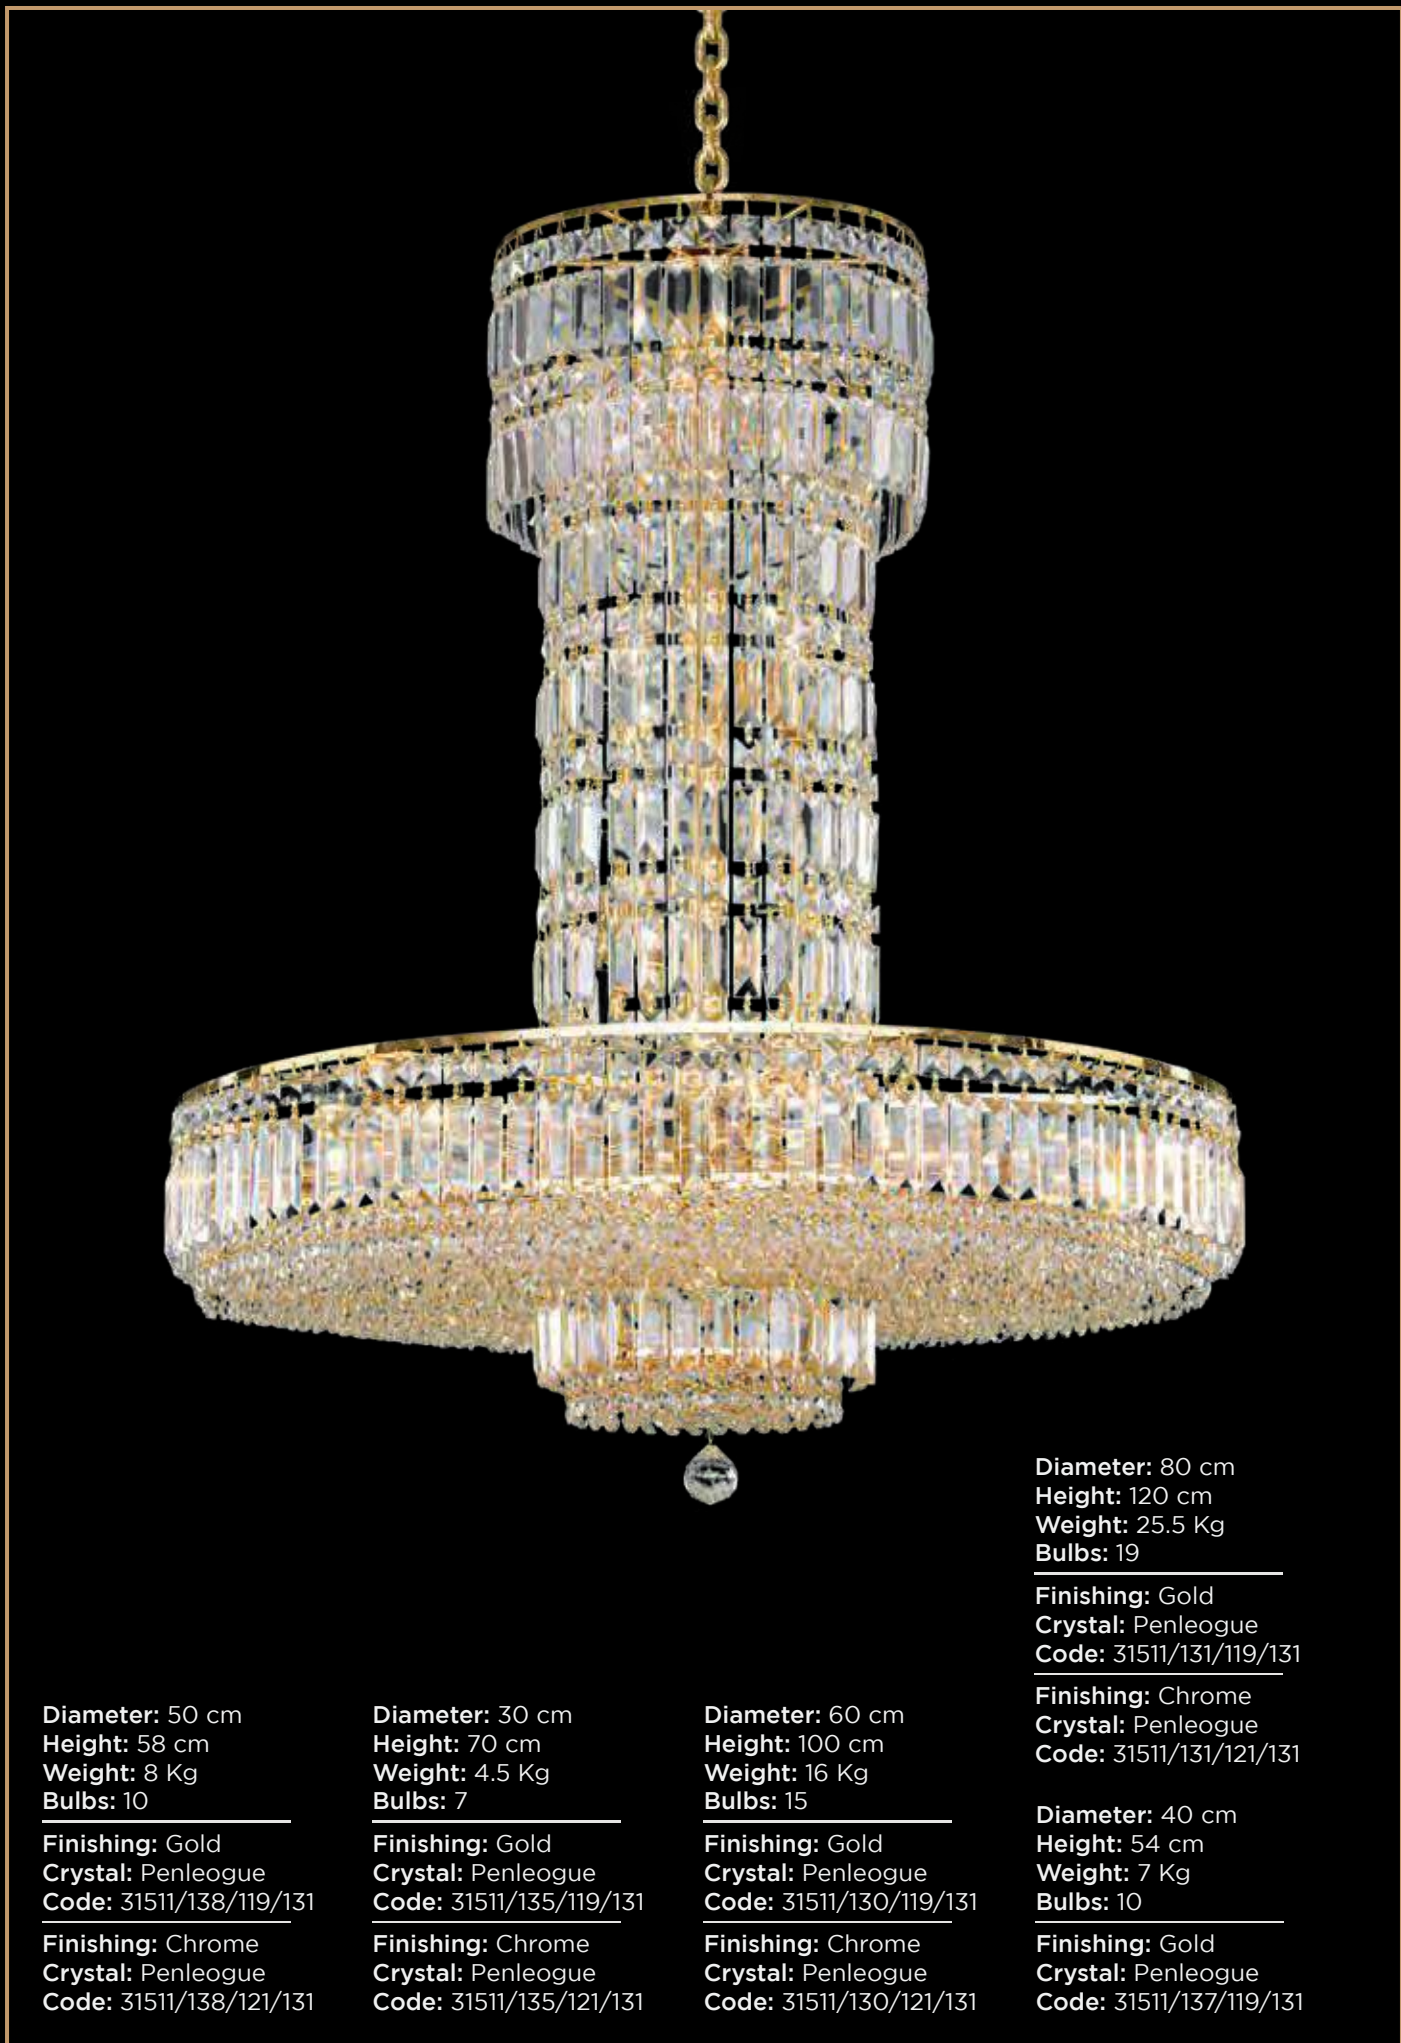

Diameter: 50 cm
Height: 58 cm
Weight: 8 Kg
Bulbs: 10

Finishing: Gold
Crystal: Penleogue
Code: 31511/138/119/131

Finishing: Chrome
Crystal: Penleogue
Code: 31511/138/121/131

Diameter: 30 cm
Height: 70 cm
Weight: 4.5 Kg
Bulbs: 7

Finishing: Gold
Crystal: Penleogue
Code: 31511/135/119/131

Finishing: Chrome
Crystal: Penleogue
Code: 31511/135/121/131

Diameter: 60 cm
Height: 100 cm
Weight: 16 Kg
Bulbs: 15

Finishing: Gold
Crystal: Penleogue
Code: 31511/130/119/131

Finishing: Chrome
Crystal: Penleogue
Code: 31511/130/121/131

Diameter: 80 cm
Height: 120 cm
Weight: 25.5 Kg
Bulbs: 19

Finishing: Gold
Crystal: Penleogue
Code: 31511/131/119/131

Finishing: Chrome
Crystal: Penleogue
Code: 31511/131/121/131

Diameter: 40 cm
Height: 54 cm
Weight: 7 Kg
Bulbs: 10

Finishing: Gold
Crystal: Penleogue
Code: 31511/137/119/131