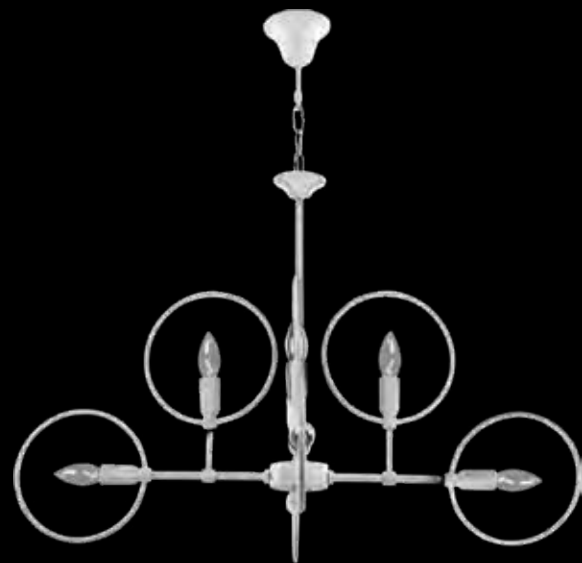

Code: 71113/246/194/100

Tiara

Tiara

Tiara

Width: 45 cm
Height: 68 cm
Bulbs: 6
Weight: 10.5 Kg
Code: 71113/268/188/100

Tiara

Width: 74 cm
Height: 50 cm
Bulbs: 6
Weight: 9 Kg
Code: 7111/405/193/100

Tiara

Width: 72 cm
Height: 45 cm
Bulbs: 5
Weight: 4 Kg

Code: 71111/147/121/124

Width: 67 cm
Height: 66 cm
Bulbs: 5
Weight: 5 Kg

Code: 71111/344/130/100

Tiara

Width: 60 cm
Height: 54 cm
Bulbs: 5
Weight: 5 Kg

Code: 71111/229/133/100

Width: 25*90 cm
Height: 67 cm
Bulbs: 6
Weight: 9 Kg

Code: 71113/347/153/100

Width: 84 cm
Height: 50 cm
Bulbs: 8
Weight: 5 Kg

Code: 71111/343/125/100

Tiara

Width: 64 cm
Height: 64 cm
Bulbs: 7
Weight: 3 Kg

Code: 71111/267/133/100