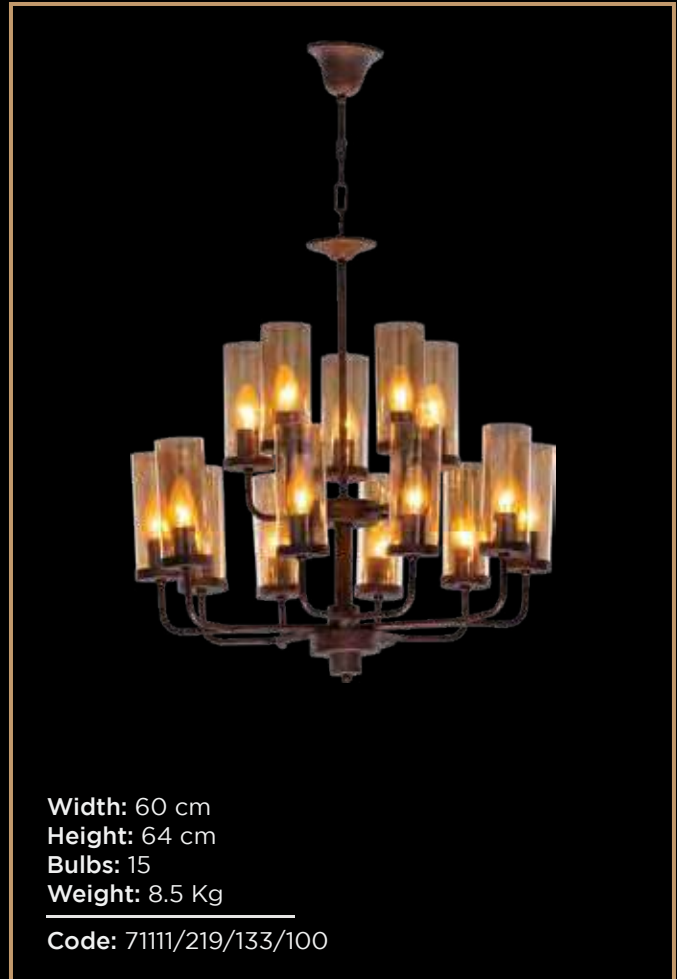

Tiara

Width: 100 cm
Height: 200 cm
Bulbs: 40
Weight: 155 Kg

Code: 71111/534/192/100

Tiara

Tiara

Tiara

Tiara

Tiara

Width: 80 cm
Height: 67 cm
Bulbs: 5
Weight: 8 Kg
Code: 71113/520/216/100

Width: 40 cm
Height: 65 cm
Bulbs: 3
Weight: 4 Kg
Code: 71113/521/216/100

Width: 10 cm
Height: 59 cm
Bulbs: 1
Weight: 1.5 Kg
Code: 71115/522/216/100

Tiara

Tiara

Width: 48 cm
Height: 54 cm
Bulbs: 4
Weight: 5 Kg

Code: 71111/150/121/100

Width: 60 cm
Height: 56 cm
Bulbs: 6
Weight: 7 Kg

Code: 71111/149/165/100

Tiara

Width: 80 cm
Height: 250 cm
Bulbs: 27
Weight: 85 Kg