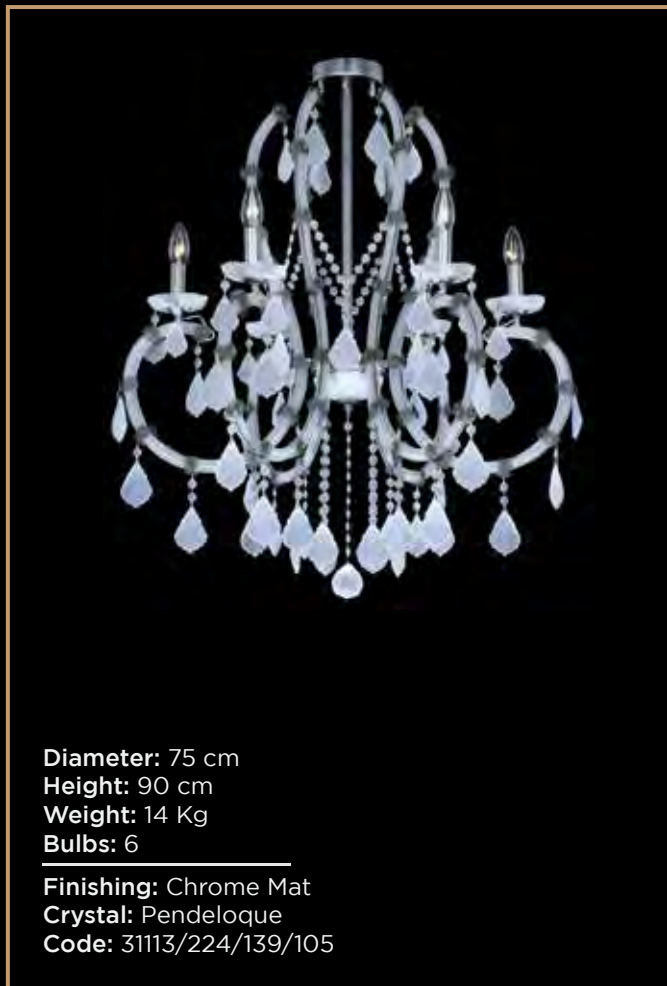

Diameter: 75 cm
Height: 90 cm
Weight: 14 Kg
Bulbs: 6

Finishing: Chrome Mat
Crystal: Pendeloque
Code: 31113/224/139/105