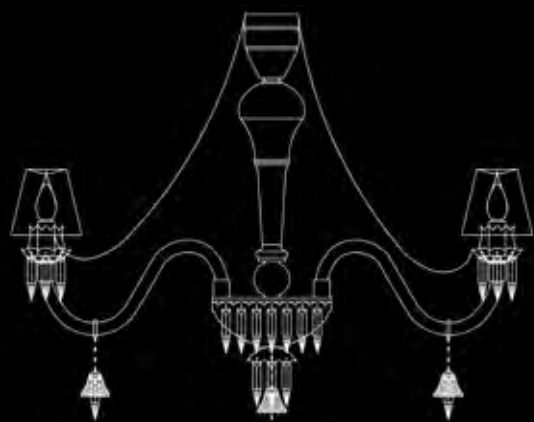

CRYSTAL

Page: 222