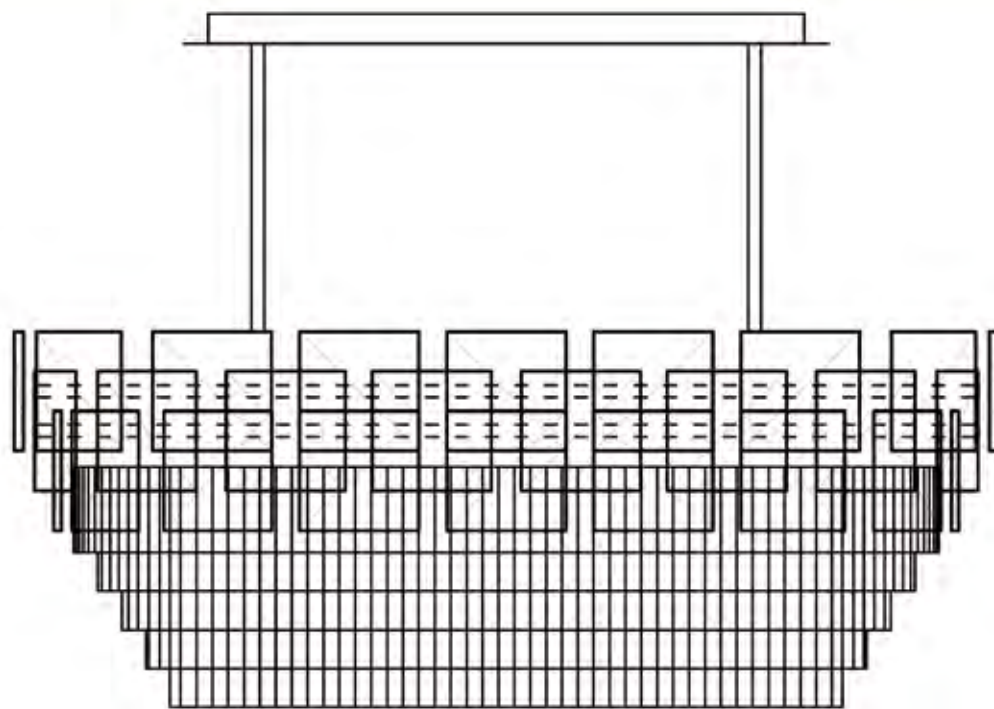

Fashion Collection