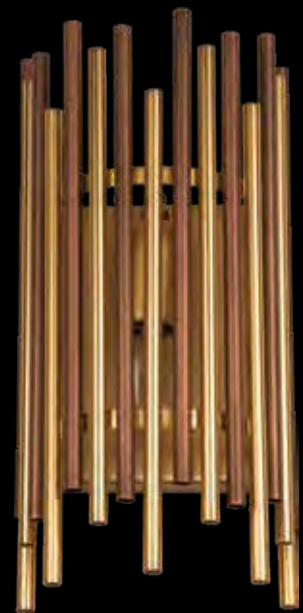

Code: 71113/246/194/100

Tiara

Tiara

Tiara

Width: 45 cm
Height: 68 cm
Bulbs: 6
Weight: 10.5 Kg
Code: 71113/268/188/100

Tiara

Width: 74 cm
Height: 50 cm
Bulbs: 6
Weight: 9 Kg
Code: 7111/405/193/100

Tiara

Tiara

Width: 12 cm
Height: 20 cm
Bulbs: 1
Weight: 1.5 Kg

Code: 71114/391/121/131

Width: 17 cm
Height: 20 cm
Bulbs: 1
Weight: 2 Kg

Code: 71114/379/129/131

Width: 10 cm
Height: 26 cm
Bulbs: 1
Weight: 1.5 Kg

Code: 71114/390/193/154

Width: 14 cm
Height: 42 cm
Bulbs: 1
Weight: 2 Kg

Code: 71114/397/204/100

Tiara

Width: 9 cm
Height: 45 cm
Bulbs: 1
Weight: 2 Kg
Code: 71114/395/204/100

Width: 35 cm
Height: 35 cm
Bulbs: LED
Weight: 3 Kg
Code: 71114/401/205/100

Width: 25 cm
Height: 29 cm
Bulbs: 2
Weight: 3 Kg
Code: 71114/513/193/100

Tiara

Width: 12.5 cm
Height: 33 cm
Bulbs: 2
Weight: 1.5 Kg

Code: 71114/447/193/100

Width: 15 cm
Height: 30 cm
Bulbs: 1
Weight: 2 Kg