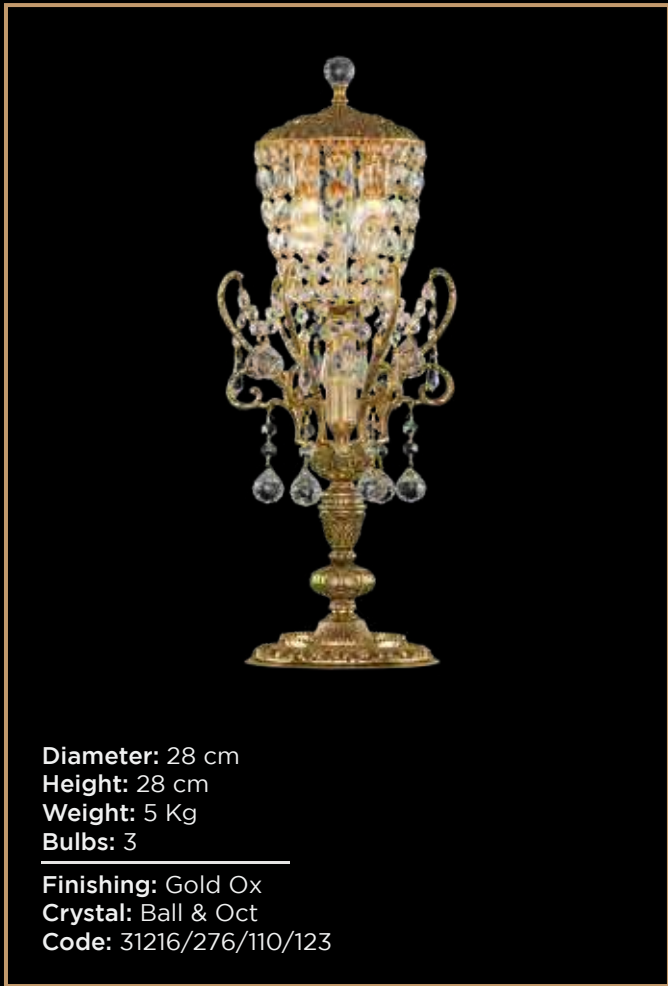

Diameter: 22 cm
Height: 28 cm
Weight: 2 Kg
Bulbs: 1

Finishing: Gold Ox
Crystal: Drop & Oct
Code: 31214/222/110/123

Diameter: 22 cm
Height: 27 cm
Weight: 2 Kg
Bulbs: 2

Finishing: Gold Ox
Crystal: Drop & Oct
Code: 31214/224/110/123

Diameter: 40 cm
Height: 35 cm
Weight: 2 Kg
Bulbs: 2

Finishing: Gold Ox
Crystal: Drop & Oct
Code: 31214/227/110/123

Diameter: 27 cm
Height: 25 cm
Weight: 2 Kg
Bulbs: 2

Finishing: Gold Ox
Crystal: Drop & Oct
Code: 31214/219/110/123

Diameter: 28 cm
Height: 55 cm
Weight: 5 Kg
Bulbs: 4

Finishing: Gold Ox
Crystal: Ball & Oct
Code: 31216/283/110/123

Diameter: 33 cm
Height: 45 cm
Weight: 4 Kg
Bulbs: 1

Finishing: Gold Ox
Crystal: Ball & Oct
Code: 31216/267/110/123

Diameter: 32 cm
Height: 50 cm
Weight: 4 Kg
Bulbs: 4

Finishing: Gold Ox
Crystal: Ball & Oct. Without Shade
Code: 31216/285/110/123

Diameter: 25 cm
Height: 60 cm
Weight: 4 Kg
Bulbs: 3

Finishing: Gold Ox
Crystal: Ball & Oct
Code: 31216/278/110/123