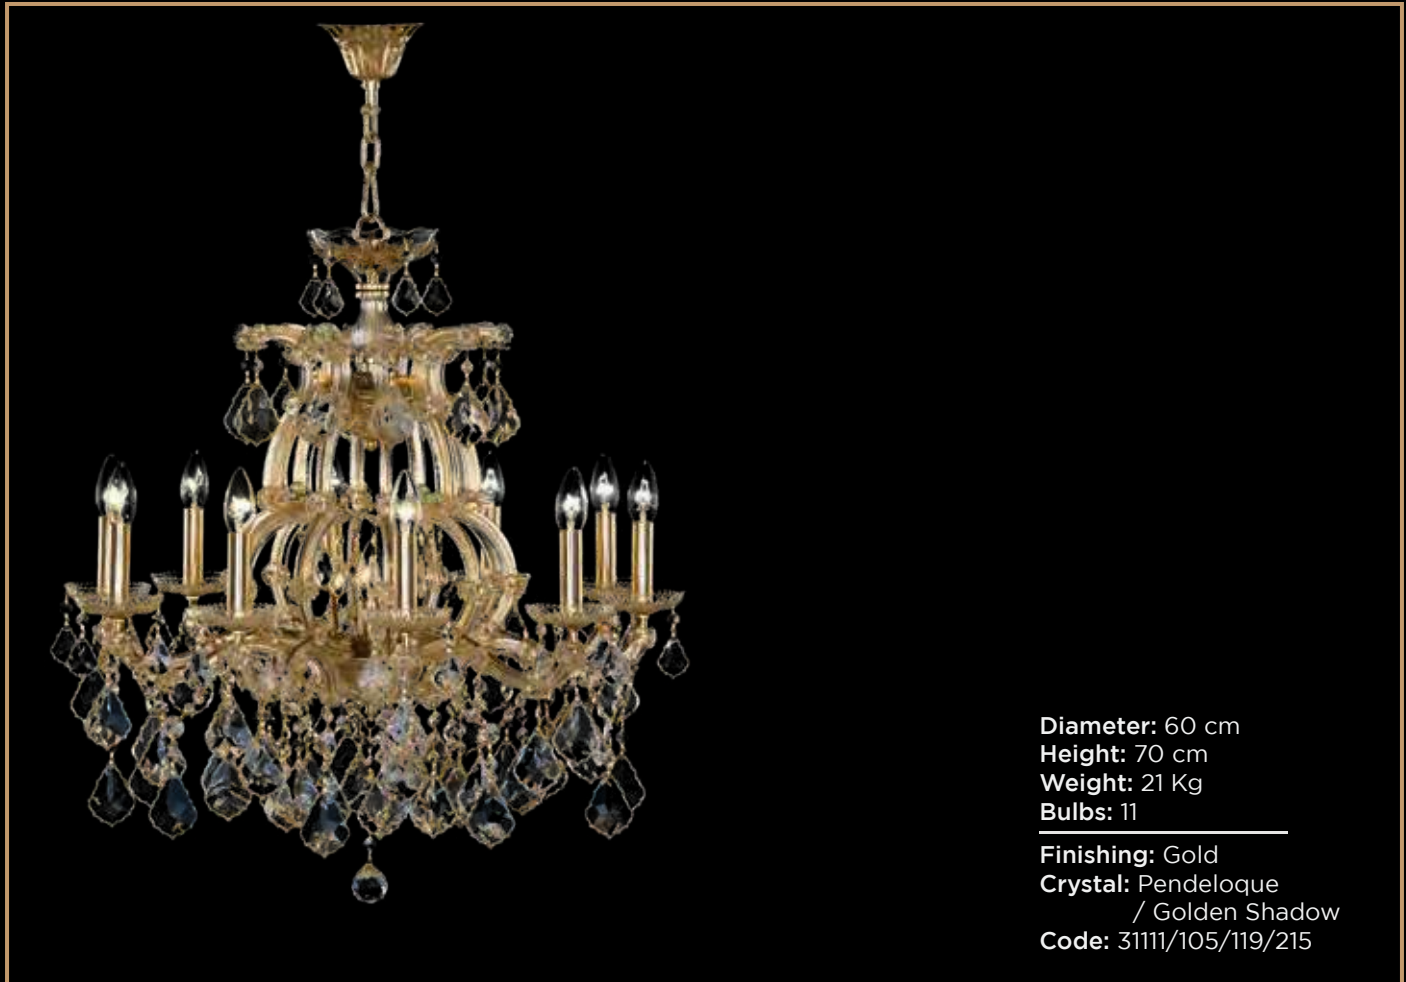

Crystal: Pendeloque / Honey

Code: 3111/121/121/106

Finishing: Chrome

Crystal: Pendeloque / Satin

Code: 3111/121/121/107

Diameter: 55 cm
Height: 90 cm
Weight: 11.5 Kg
Bulbs: 7

Finishing: Gold
Crystal: Pendeloque
Code: 3111/134/119/105