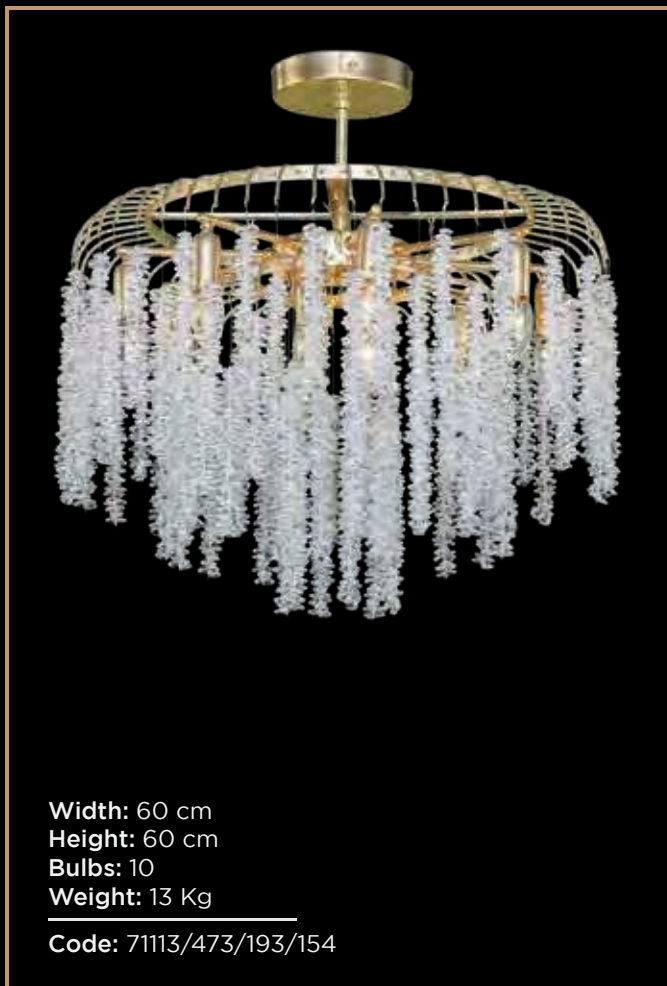

Width: 48 cm
Height: 60 cm
Bulbs: 4
Weight: 8 Kg
Code: 71113/247/192/131

Width: 50 cm
Height: 70 cm
Bulbs: 5
Weight: 11 Kg
Code: 71113/329/196/131

Width: 31*70 cm
Height: 62 cm
Bulbs: 6
Weight: 11 Kg
Code: 71113/341/121/131

Tiara

Width: 48*48 cm
Height: 65 cm
Bulbs: 5
Weight: 20 Kg
Code: 71113/325/153/131

Width: 12*12 cm
Height: 90 cm
Bulbs: 1
Weight: 3 Kg
Code: 71113/337/153/131

Tiara

Tiara

Width: 42*80 cm
Height: 58 cm
Bulbs: 6
Weight: 12 Kg
Code: 71113/402/129/131

Width: 20*20 cm
Height: 65 cm
Bulbs: 1
Weight: 3 Kg
Code: 71115/386/129/131

Width: 47 cm
Height: 51 cm
Bulbs: 6
Weight: 7 Kg
Code: 71111/327/129/131

Width: 20*80 cm
Height: 65 cm
Bulbs: 6
Weight: 10 Kg
Code: 71113/345/129/131

Tiara

Width: 45 cm
Height: 76 cm
Bulbs: 8
Weight: 24.5 Kg
Code: 71113/360/121/137

Width: 15*90 cm
Height: 65 cm
Bulbs: 4
Weight: 9 Kg
Code: 71113/342/129/131

Tiara

Tiara

Width: 50 cm
Height: 83 cm
Bulbs: 4
Weight: 11 Kg
Code: 71113/403/129/147